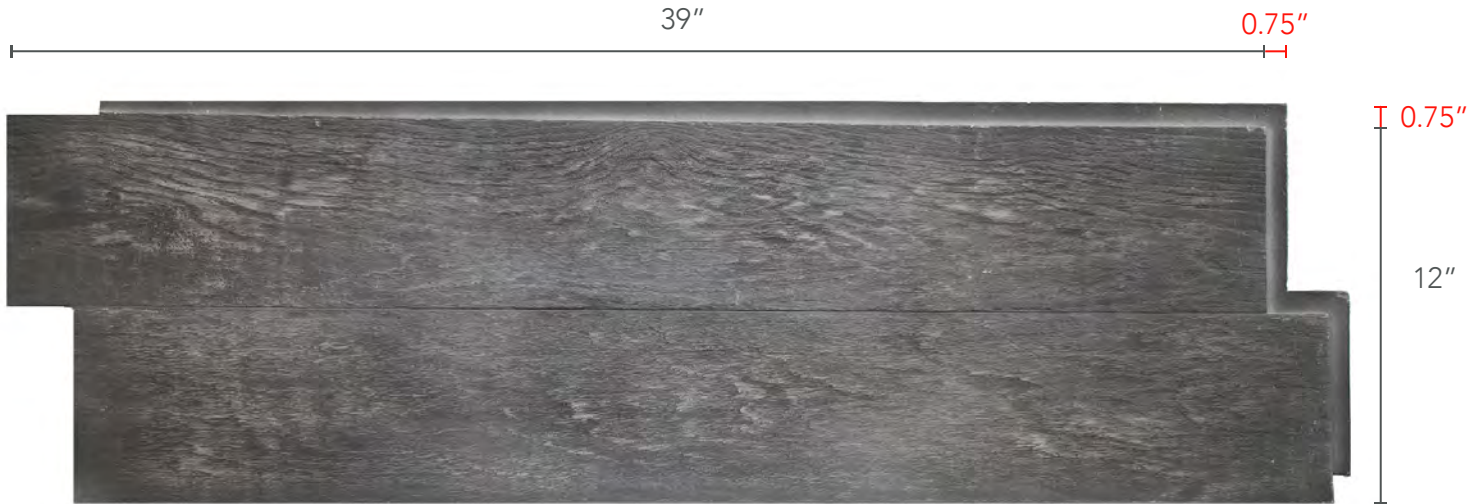

FAMILY	FAUX WOOD
WARRANTY	25 YEARS
COVERAGE AREA	3.25 SQFT

DEPTH	0.50 INCHES
WEIGHT	1 LBS
R-VALUE	3.41 PER INCH

EMBER