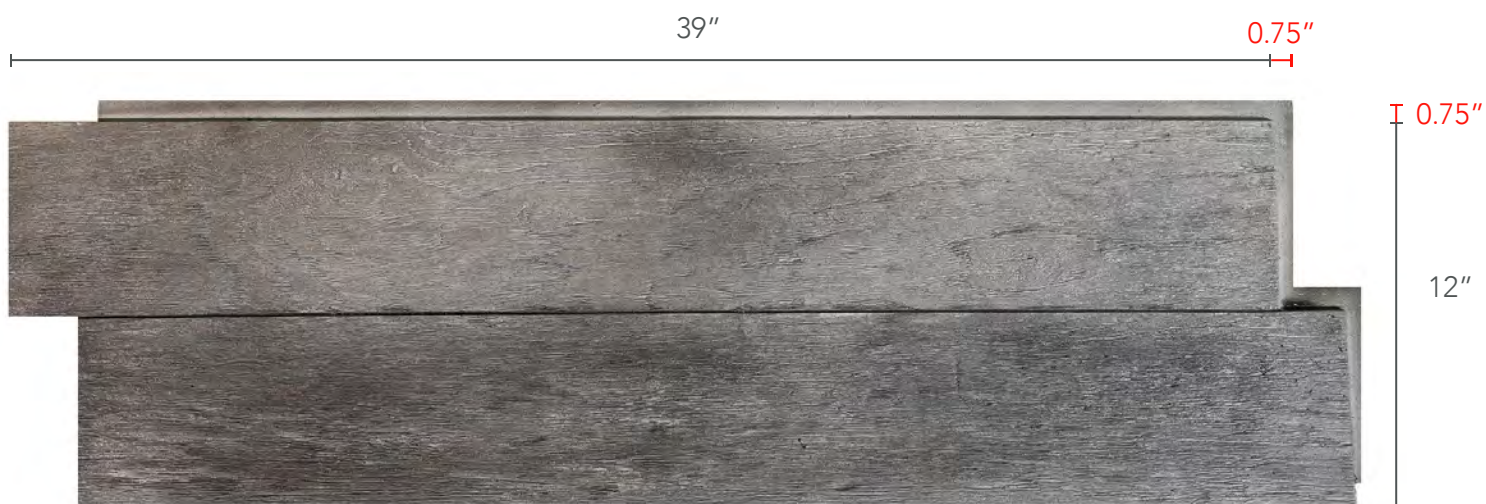

BARNWOOD ASH COLOR PROFILE

FAMILY	FAUX WOOD
WARRANTY	25 YEARS
COVERAGE AREA	3.25 SQFT

DEPTH	0.50 INCHES
WEIGHT	1 LBS
R-VALUE	3.41 PER INCH

BARNWOOD ASH

PRIMARY COLORS