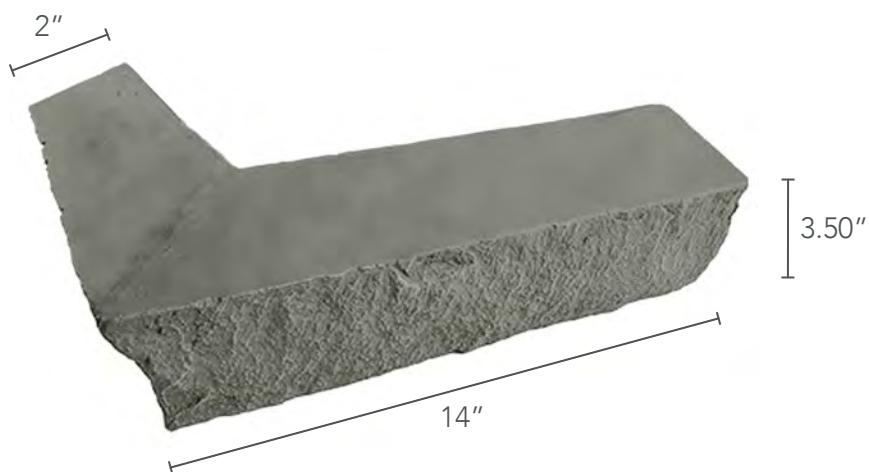

DEPTH	1.25 INCHES
WEIGHT	2.14 LBS
R-VALUE	3.41 PER INCH

90° INSIDE CORNER

PRIMARY COLORS

FAMILY	STACKED STONE
WARRANTY	25 YEARS
COVERAGE AREA	.98 SQFT

DEPTH	1.25 INCHES
WEIGHT	1.19 LBS
R-VALUE	3.41 PER INCH

12" RETURN

PRIMARY COLORS

EMAIL
info@genstone.com

CALL
1-855-397-1294

ONLINE
www.genstone.com

FAMILY	STACKED STONE
WARRANTY	25 YEARS
COVERAGE AREA	3.50 LINEAR FEET

DEPTH	2 INCHES
WEIGHT	1.66 LBS
R-VALUE	3.41 PER INCH

LEDGER

PRIMARY COLORS

EMAIL
info@genstone.com

CALL
1-855-397-1294

ONLINE
www.genstone.com

FAMILY	STACKED STONE
WARRANTY	25 YEARS
COVERAGE AREA	2.34 LINEAR FEET

DEPTH	2 INCHES
WEIGHT	1 LBS
R-VALUE	3.41 PER INCH

OUTSIDE CORNER LEDGER

PRIMARY COLORS

EMAIL
info@genstone.com

CALL
1-855-397-1294

ONLINE
www.genstone.com

FAMILY	STACKED STONE
WARRANTY	25 YEARS
COVERAGE AREA	2 LINEAR FEET

DEPTH	2 INCHES
WEIGHT	1 LBS
R-VALUE	3.41 PER INCH