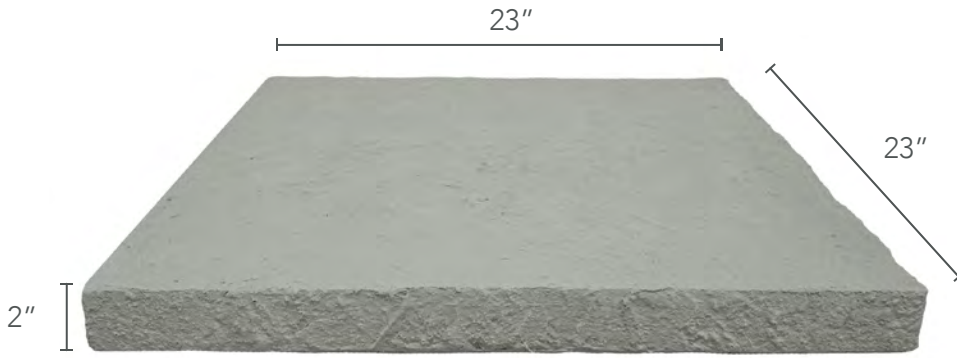

PILLAR PANELS

PRIMARY COLORS

FAMILY	STACKED STONE
WARRANTY	25 YEARS
COVERAGE AREA	8" SQUARE POST

DEPTH	1.25 INCHES
WEIGHT	2.50 LBS
R-VALUE	3.41 PER INCH

PILLAR CAPS

FLAT PILLAR CAP

PEAKED PILLAR CAP

PRIMARY COLORS

EMAIL
info@genstone.com

CALL
1-855-397-1294

ONLINE
www.genstone.com

FAMILY	STACKED STONE
WARRANTY	25 YEARS
COVERAGE AREA	17" SQUARE POST

DEPTH	1.25 INCHES
WEIGHT	3.27 LBS
R-VALUE	3.41 PER INCH

COLUMN CAPS

FLAT COLUMN CAP

PEAKED COLUMN CAP

PRIMARY COLORS

EMAIL
info@genstone.com

CALL
1-855-397-1294

ONLINE
www.genstone.com

FAMILY	STACKED STONE
WARRANTY	25 YEARS
COVERAGE AREA	4 LINEAR FEET

DEPTH	1.25 INCHES
WEIGHT	5.20 LBS
R-VALUE	3.41 PER INCH