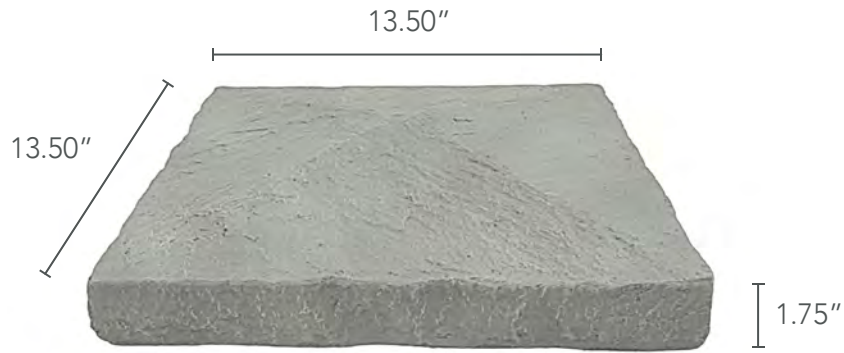

TRIM

PRIMARY COLORS

EMAIL
info@genstone.com

CALL
1-855-397-1294

ONLINE
www.genstone.com

FAMILY	STACKED STONE
WARRANTY	25 YEARS
COVERAGE AREA	8" SQUARE POST

DEPTH	1.25 INCHES
WEIGHT	2.50 LBS
R-VALUE	3.41 PER INCH

PILLAR PANELS

PRIMARY COLORS

FAMILY	STACKED STONE
WARRANTY	25 YEARS
COVERAGE AREA	8" SQUARE POST

DEPTH	1.25 INCHES
WEIGHT	2.50 LBS
R-VALUE	3.41 PER INCH

PILLAR CAPS

FLAT PILLAR CAP

PEAKED PILLAR CAP

PRIMARY COLORS

EMAIL
info@genstone.com

CALL
1-855-397-1294

ONLINE
www.genstone.com

FAMILY	STACKED STONE
WARRANTY	25 YEARS
COVERAGE AREA	17" SQUARE POST

DEPTH	1.25 INCHES
WEIGHT	3.27 LBS
R-VALUE	3.41 PER INCH

COLUMN CAPS

FLAT COLUMN CAP