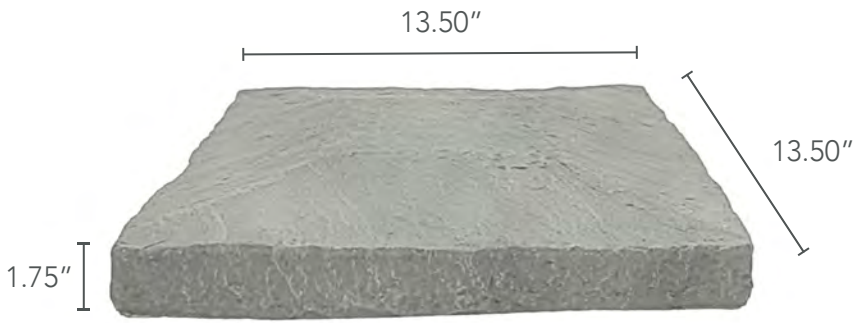

TRIM

PRIMARY COLORS

EMAIL
info@genstone.com

CALL
1-855-397-1294

ONLINE
www.genstone.com

FAMILY	STACKED STONE
WARRANTY	25 YEARS
COVERAGE AREA	8" SQUARE POST

DEPTH	1.25 INCHES
WEIGHT	2.50 LBS
R-VALUE	3.41 PER INCH

PILLAR PANELS

PRIMARY COLORS

FAMILY	STACKED STONE
WARRANTY	25 YEARS
COVERAGE AREA	8" SQUARE POST

DEPTH	1.25 INCHES
WEIGHT	2.50 LBS
R-VALUE	3.41 PER INCH

PILLAR CAPS

FLAT PILLAR CAP

PEAKED PILLAR CAP

PRIMARY COLORS

EMAIL
info@genstone.com

CALL
1-855-397-1294

ONLINE
www.genstone.com

FAMILY	STACKED STONE
WARRANTY	25 YEARS
COVERAGE AREA	17" SQUARE POST

DEPTH	1.25 INCHES
WEIGHT	3.27 LBS
R-VALUE	3.41 PER INCH

COLUMN CAPS

FLAT COLUMN CAP