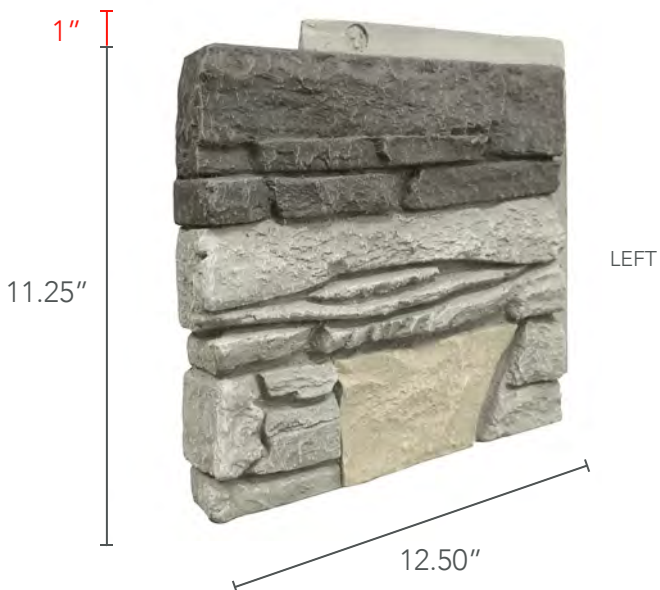

ONLINE
www.genstone.com

FAMILY	STACKED STONE
WARRANTY	25 YEARS
COVERAGE AREA	2.82 SQFT

DEPTH	1.25 INCHES
WEIGHT	2.14 LBS
R-VALUE	3.41 PER INCH

90° OUTSIDE CORNER

PRIMARY COLORS

FAMILY	STACKED STONE
WARRANTY	25 YEARS
COVERAGE AREA	2.82 SQFT

DEPTH	1.25 INCHES
WEIGHT	2.14 LBS
R-VALUE	3.41 PER INCH

90° INSIDE CORNER

PRIMARY COLORS

FAMILY	STACKED STONE
WARRANTY	25 YEARS
COVERAGE AREA	.98 SQFT

DEPTH	1.25 INCHES
WEIGHT	1.19 LBS
R-VALUE	3.41 PER INCH

12" RETURN

PRIMARY COLORS

EMAIL
info@genstone.com

CALL
1-855-397-1294

ONLINE
www.genstone.com

FAMILY	STACKED STONE
WARRANTY	25 YEARS
COVERAGE AREA	3.50 LINEAR FEET

DEPTH	2 INCHES
WEIGHT	1.66 LBS
R-VALUE	3.41 PER INCH

LEDGER

PRIMARY COLORS

EMAIL
info@genstone.com

CALL
1-855-397-1294

ONLINE
www.genstone.com

FAMILY	STACKED STONE
WARRANTY	25 YEARS
COVERAGE AREA	2.34 LINEAR FEET

DEPTH	2 INCHES
WEIGHT	1 LBS
R-VALUE	3.41 PER INCH