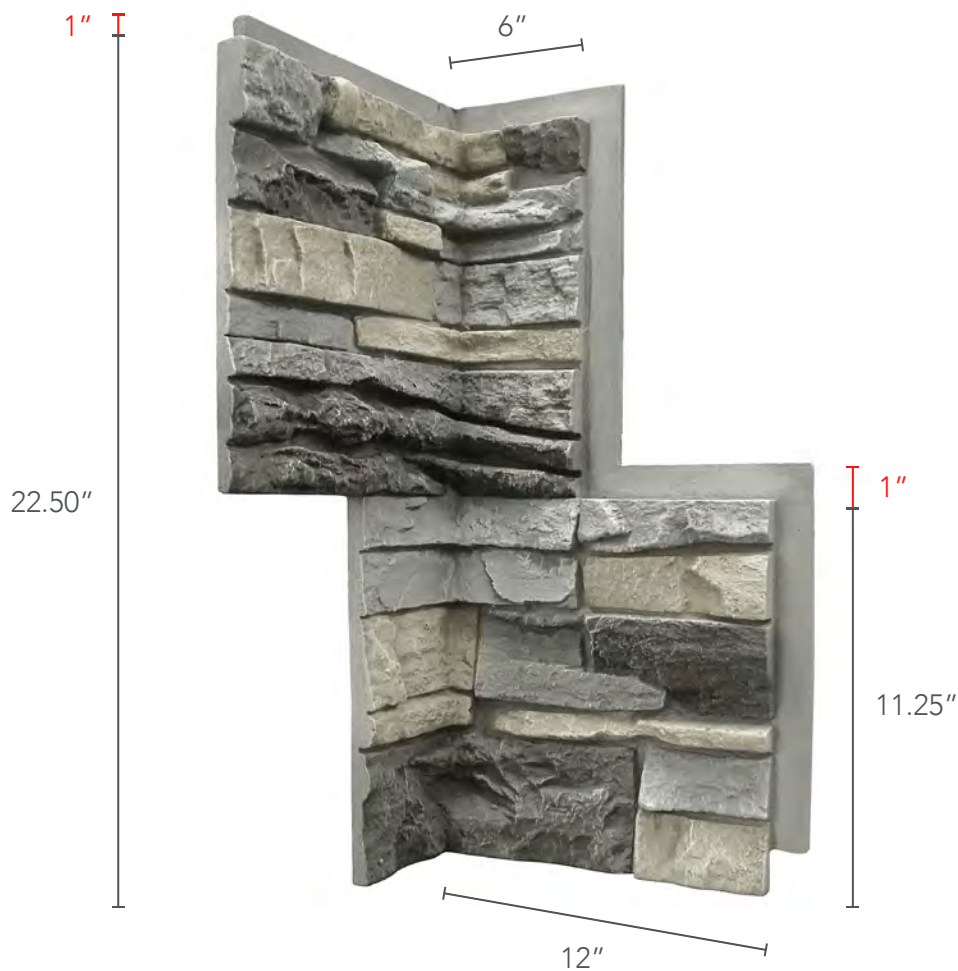

ONLINE
www.genstone.com

FAMILY	STACKED STONE
WARRANTY	25 YEARS
COVERAGE AREA	2.82 SQFT

DEPTH	1.25 INCHES
WEIGHT	2.14 LBS
R-VALUE	3.41 PER INCH

90° OUTSIDE CORNER

PRIMARY COLORS

FAMILY	STACKED STONE
WARRANTY	25 YEARS
COVERAGE AREA	2.82 SQFT

DEPTH	1.25 INCHES
WEIGHT	2.14 LBS
R-VALUE	3.41 PER INCH

90° INSIDE CORNER

PRIMARY COLORS

FAMILY	STACKED STONE
WARRANTY	25 YEARS
COVERAGE AREA	.98 SQFT

DEPTH	1.25 INCHES
WEIGHT	1.19 LBS
R-VALUE	3.41 PER INCH