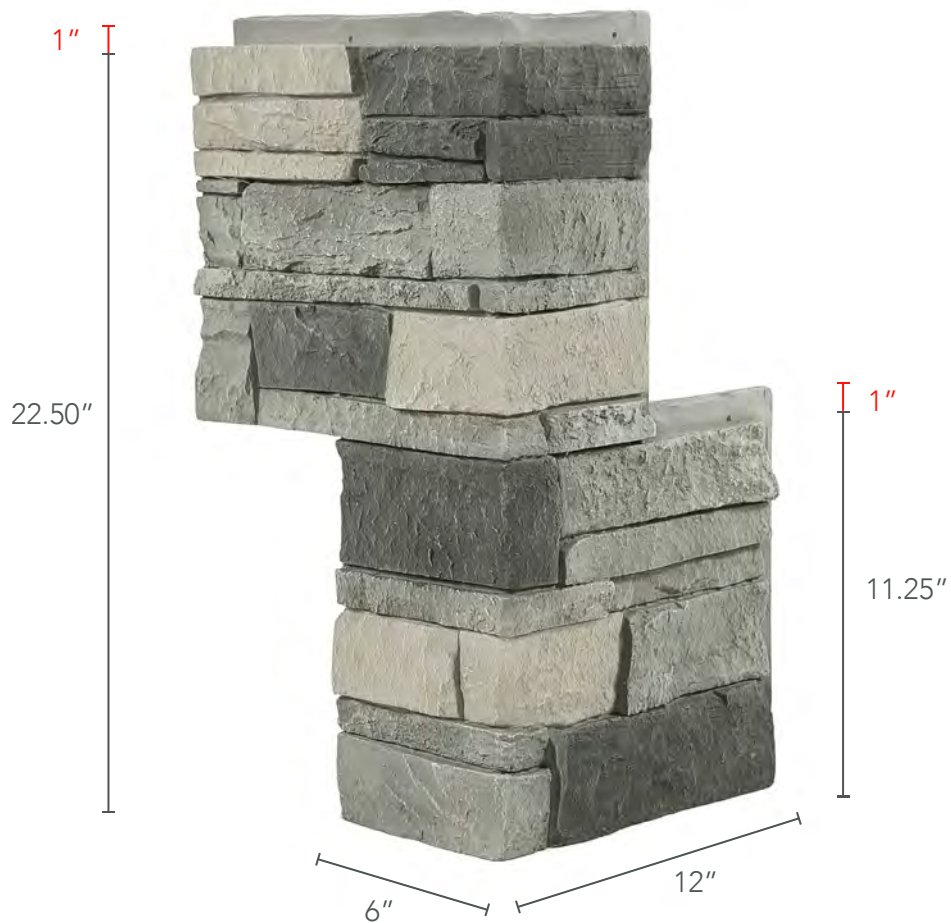

NORTHERN SLATE COLOR PROFILE

FAMILY	STACKED STONE
WARRANTY	25 YEARS
COVERAGE AREA	3.20 SQFT

DEPTH	1.25 INCHES
WEIGHT	3 LBS
R-VALUE	3.41 PER INCH

PANEL

PRIMARY COLORS

EMAIL
info@genstone.com

CALL
1-855-397-1294

ONLINE
www.genstone.com

FAMILY	STACKED STONE
WARRANTY	25 YEARS
COVERAGE AREA	2.82 SQFT

DEPTH	1.25 INCHES
WEIGHT	2.14 LBS
R-VALUE	3.41 PER INCH

90° OUTSIDE CORNER

PRIMARY COLORS

FAMILY	STACKED STONE
WARRANTY	25 YEARS
COVERAGE AREA	2.82 SQFT

DEPTH	1.25 INCHES
WEIGHT	2.14 LBS
R-VALUE	3.41 PER INCH

90° INSIDE CORNER

PRIMARY COLORS

FAMILY	STACKED STONE
WARRANTY	25 YEARS
COVERAGE AREA	.98 SQFT

DEPTH	1.25 INCHES
WEIGHT	1.19 LBS
R-VALUE	3.41 PER INCH

12" RETURN

PRIMARY COLORS

EMAIL
info@genstone.com

CALL
1-855-397-1294

ONLINE
www.genstone.com

FAMILY	STACKED STONE
WARRANTY	25 YEARS
COVERAGE AREA	3.50 LINEAR FEET

DEPTH	2 INCHES
WEIGHT	1.66 LBS
R-VALUE	3.41 PER INCH