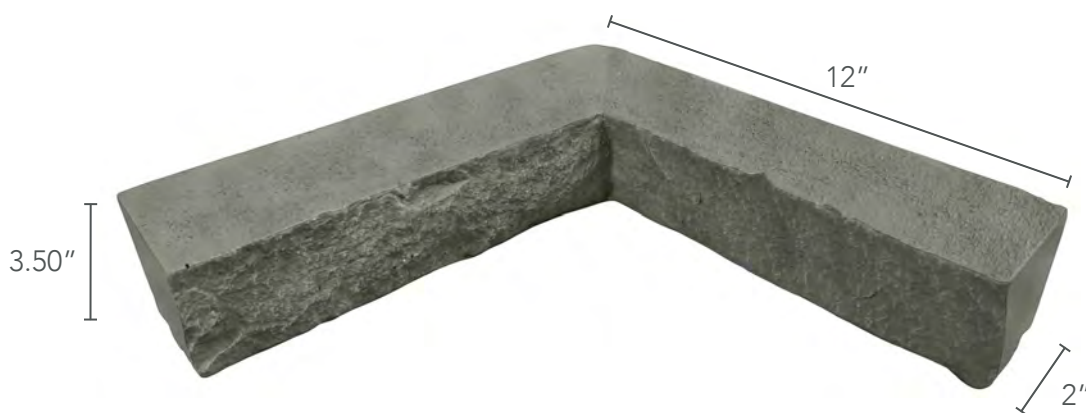

DEPTH	1.25 INCHES
WEIGHT	2.14 LBS
R-VALUE	3.41 PER INCH

90° INSIDE CORNER

PRIMARY COLORS

FAMILY	STACKED STONE
WARRANTY	25 YEARS
COVERAGE AREA	.98 SQFT

DEPTH	1.25 INCHES
WEIGHT	1.19 LBS
R-VALUE	3.41 PER INCH

LEDGER

PRIMARY COLORS

EMAIL
info@genstone.com

CALL
1-855-397-1294

ONLINE
www.genstone.com

FAMILY	STACKED STONE
WARRANTY	25 YEARS
COVERAGE AREA	2.34 LINEAR FEET

DEPTH	2 INCHES
WEIGHT	1 LBS
R-VALUE	3.41 PER INCH

OUTSIDE CORNER LEDGER

PRIMARY COLORS

EMAIL
info@genstone.com

CALL
1-855-397-1294

ONLINE
www.genstone.com

FAMILY	STACKED STONE
WARRANTY	25 YEARS
COVERAGE AREA	2 LINEAR FEET

DEPTH	2 INCHES
WEIGHT	1 LBS
R-VALUE	3.41 PER INCH

INSIDE CORNER LEDGER

PRIMARY COLORS

EMAIL
info@genstone.com

CALL
1-855-397-1294

ONLINE
www.genstone.com

FAMILY	STACKED STONE
WARRANTY	25 YEARS
COVERAGE AREA	3.50 LINEAR FEET

DEPTH	1.25 INCHES
WEIGHT	1 LBS
R-VALUE	3.41 PER INCH