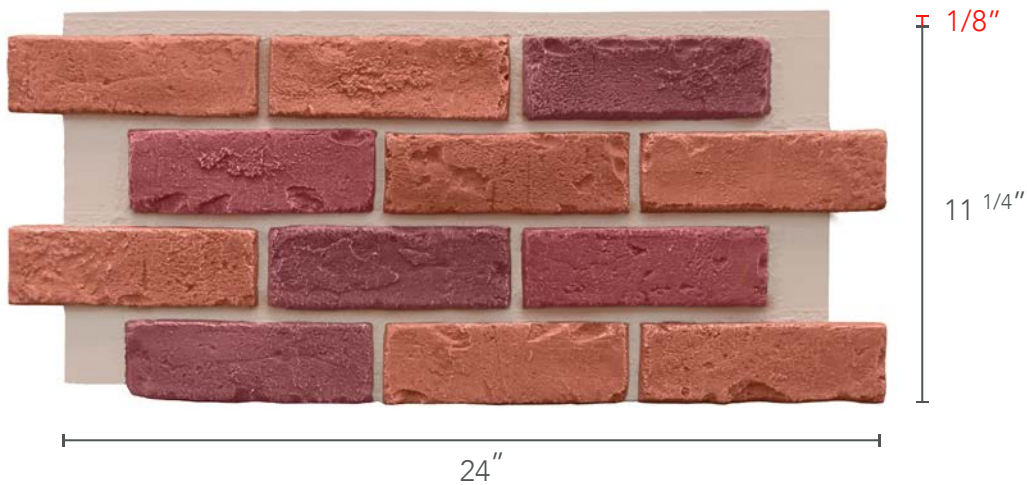

MULTI
COLOR PROFILE

FAMILY	BRICK
WARRANTY	25 YEARS
COVERAGE AREA	3.75 SQFT

DEPTH	1 INCH
WEIGHT	3.50 LBS
R-VALUE	3.41 PER INCH

PANEL

1/8"

22 1/2"

24"

PRIMARY COLORS

EMAIL
info@genstone.com

CALL
1-855-397-1294

ONLINE
www.genstone.com

FAMILY	BRICK
WARRANTY	25 YEARS
COVERAGE AREA	1.875 SQFT

DEPTH	1 INCH
WEIGHT	1.50 LBS
R-VALUE	3.41 PER INCH

HALF PANEL

PRIMARY COLORS

EMAIL
info@genstone.com

CALL
1-855-397-1294

ONLINE
www.genstone.com

FAMILY	BRICK
WARRANTY	25 YEARS
COVERAGE AREA	1.91 SQFT

DEPTH	1 INCH
WEIGHT	2 LBS
R-VALUE	3.41 PER INCH

90° OUTSIDE CORNER

PRIMARY COLORS

EMAIL
info@genstone.com

CALL
1-855-397-1294