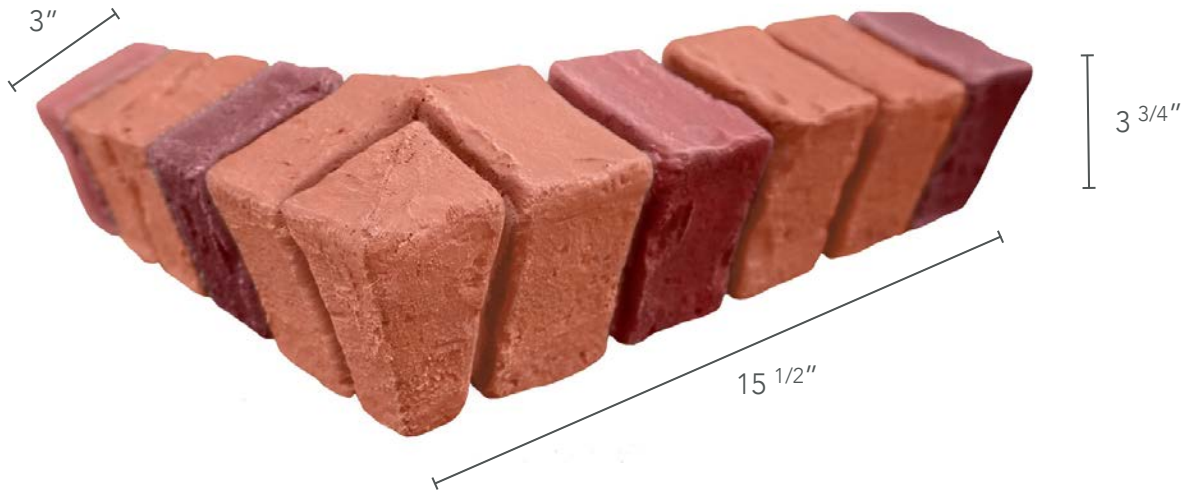

ONLINE
www.genstone.com

FAMILY	BRICK
WARRANTY	25 YEARS
COVERAGE AREA	2.03 SQFT

DEPTH	1 INCHES
WEIGHT	2 LBS
R-VALUE	3.41 PER INCH

90° INSIDE CORNER

PRIMARY COLORS

EMAIL
info@genstone.com

CALL
1-855-397-1294

ONLINE
www.genstone.com

FAMILY	BRICK
WARRANTY	25 YEARS
COVERAGE AREA	3.50 LINEAR FEET

DEPTH	3 INCHES
WEIGHT	1.50 LBS
R-VALUE	3.41 PER INCH

LEDGER

PRIMARY COLORS

EMAIL
info@genstone.com

CALL
1-855-397-1294

ONLINE
www.genstone.com

FAMILY	BRICK
WARRANTY	25 YEARS
COVERAGE AREA	2.75 LINEAR FEET

DEPTH	3 INCHES
WEIGHT	2 LBS
R-VALUE	3.41 PER INCH

OUTSIDE CORNER LEDGER

PRIMARY COLORS

EMAIL
info@genstone.com

CALL
1-855-397-1294

ONLINE
www.genstone.com

FAMILY	BRICK
WARRANTY	25 YEARS
COVERAGE AREA	2.79 LINEAR FEET