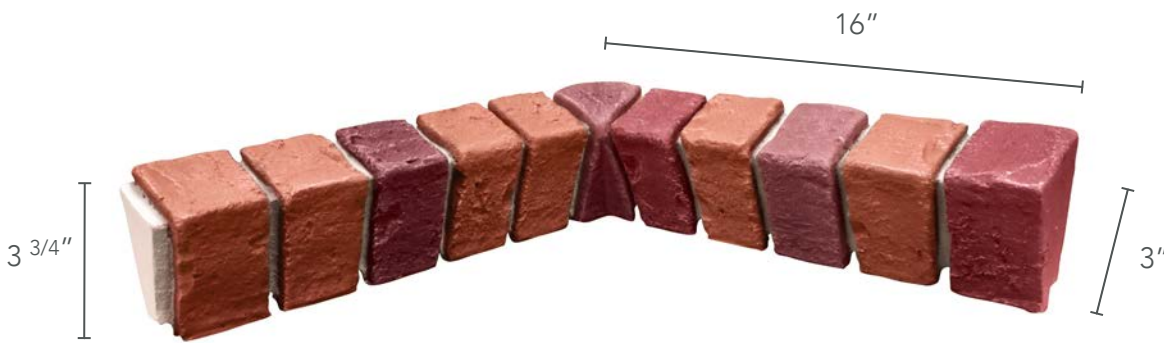

FAMILY	BRICK
WARRANTY	25 YEARS
COVERAGE AREA	3.50 LINEAR FEET

DEPTH	3 INCHES
WEIGHT	1.50 LBS
R-VALUE	3.41 PER INCH

LEDGER

PRIMARY COLORS

EMAIL
info@genstone.com

CALL
1-855-397-1294

ONLINE
www.genstone.com

FAMILY	BRICK
WARRANTY	25 YEARS
COVERAGE AREA	2.75 LINEAR FEET

DEPTH	3 INCHES
WEIGHT	2 LBS
R-VALUE	3.41 PER INCH

OUTSIDE CORNER LEDGER

PRIMARY COLORS

EMAIL
info@genstone.com

CALL
1-855-397-1294

ONLINE
www.genstone.com

FAMILY	BRICK
WARRANTY	25 YEARS
COVERAGE AREA	2.79 LINEAR FEET

DEPTH	3 INCHES
WEIGHT	2 LBS
R-VALUE	3.41 PER INCH

INSIDE CORNER LEDGER

PRIMARY COLORS

EMAIL
info@genstone.com

CALL
1-855-397-1294

ONLINE
www.genstone.com

FAMILY	BRICK
WARRANTY	25 YEARS
COVERAGE AREA	3.50 LINEAR FEET