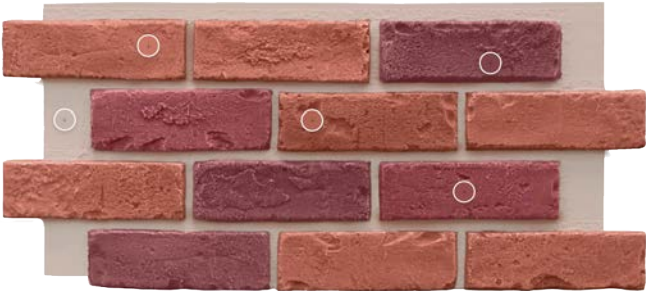

MULTI
COLOR PROFILE

FAMILY	BRICK
WARRANTY	25 YEARS
COVERAGE AREA	3.75 SQFT

DEPTH	1 INCH
WEIGHT	3.50 LBS
R-VALUE	3.41 PER INCH

PANEL

1/8"

22 1/2"

24"

PRIMARY COLORS

EMAIL
info@genstone.com

CALL
1-855-397-1294

ONLINE
www.genstone.com

FAMILY	BRICK
WARRANTY	25 YEARS
COVERAGE AREA	1.875 SQFT

DEPTH	1 INCH
WEIGHT	1.50 LBS
R-VALUE	3.41 PER INCH

HALF PANEL

PRIMARY COLORS

EMAIL
info@genstone.com