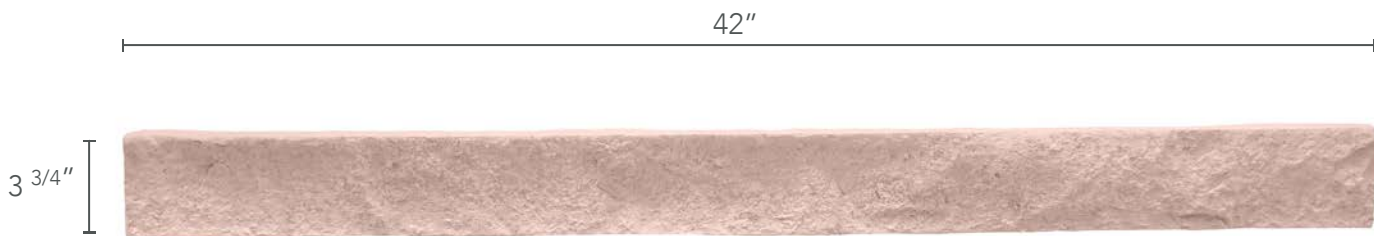

DEPTH	3 INCHES
WEIGHT	2 LBS
R-VALUE	3.41 PER INCH

INSIDE CORNER LEDGER

PRIMARY COLORS

EMAIL
info@genstone.com

CALL
1-855-397-1294

ONLINE
www.genstone.com

FAMILY	BRICK
WARRANTY	25 YEARS
COVERAGE AREA	3.50 LINEAR FEET

DEPTH	1.25 INCHES
WEIGHT	1.50 LBS
R-VALUE	3.41 PER INCH

TRIM

PRIMARY COLORS

EMAIL
info@genstone.com

CALL
1-855-397-1294

ONLINE
www.genstone.com