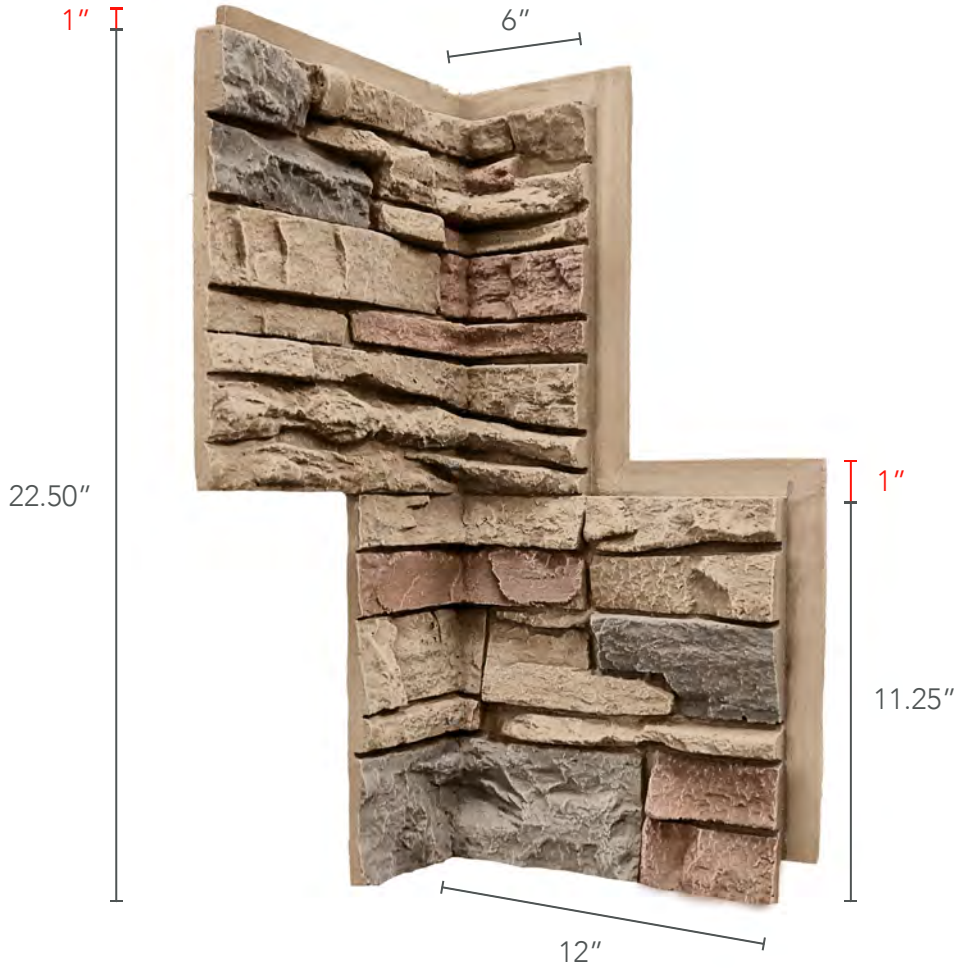

## 90° OUTSIDE CORNER

PRIMARY COLORS

FAMILY	STACKED STONE
WARRANTY	25 YEARS
COVERAGE AREA	2.82 SQFT

DEPTH	1.25 INCHES
WEIGHT	2.14 LBS
R-VALUE	3.41 PER INCH

## 90° INSIDE CORNER

PRIMARY COLORS

FAMILY	STACKED STONE
WARRANTY	25 YEARS
COVERAGE AREA	.98 SQFT

DEPTH	1.25 INCHES
WEIGHT	1.19 LBS
R-VALUE	3.41 PER INCH