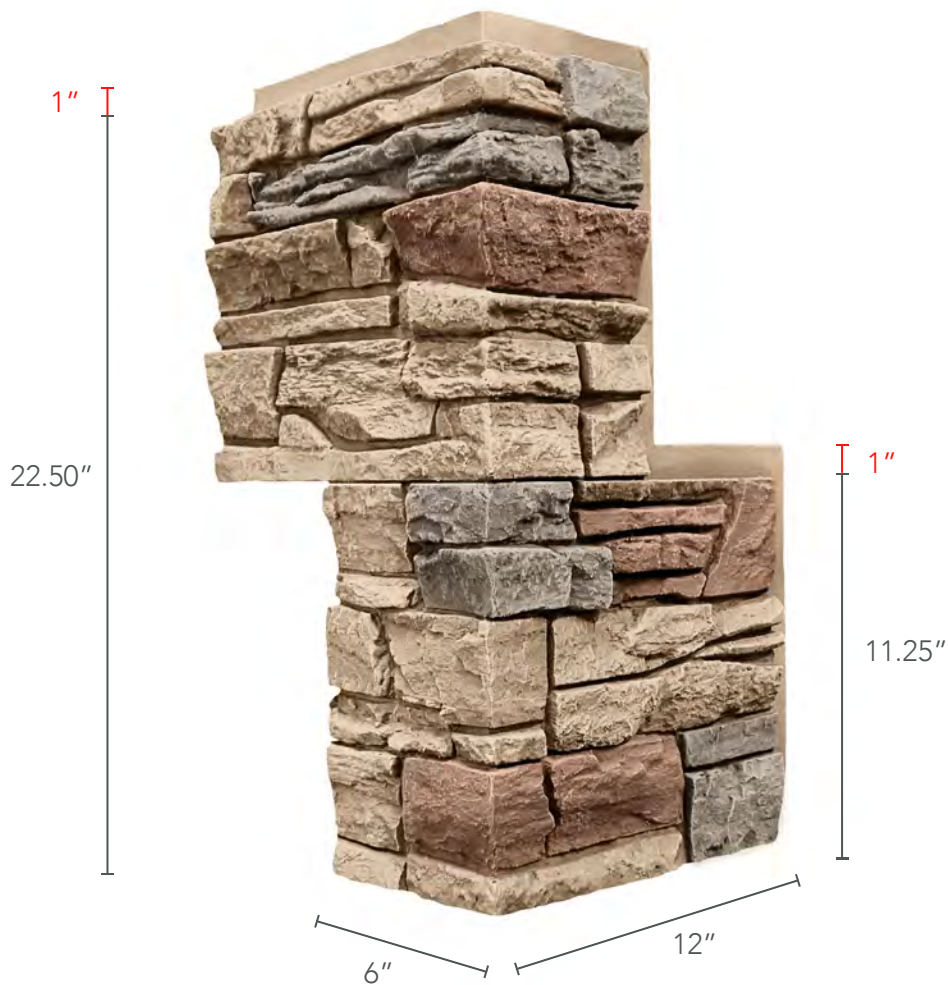

## PRIMARY COLORS

EMAIL  
[info@genstone.com](mailto:info@genstone.com)

CALL  
1-855-397-1294

ONLINE  
[www.genstone.com](http://www.genstone.com)

FAMILY	STACKED STONE
WARRANTY	25 YEARS
COVERAGE AREA	2.82 SQFT

DEPTH	1.25 INCHES
WEIGHT	2.14 LBS
R-VALUE	3.41 PER INCH

## 90° OUTSIDE CORNER

PRIMARY COLORS

FAMILY	STACKED STONE
WARRANTY	25 YEARS
COVERAGE AREA	2.82 SQFT

DEPTH	1.25 INCHES
WEIGHT	2.14 LBS
R-VALUE	3.41 PER INCH