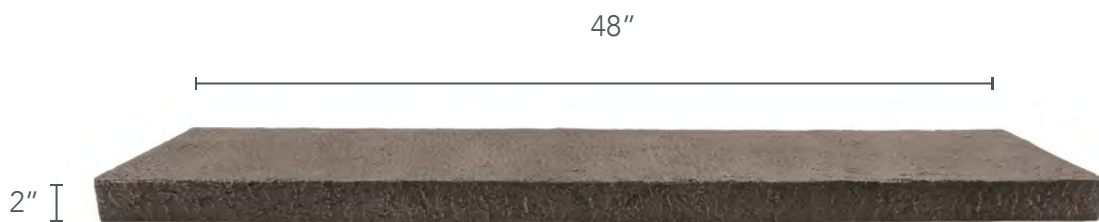

FLAT WALL CAPS

PRIMARY COLORS

EMAIL
info@genstone.com

CALL
1-855-397-1294

ONLINE
www.genstone.com