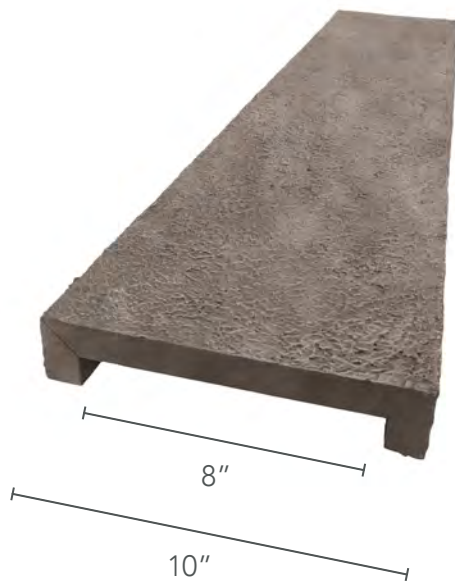

FLAT WALL CAPS

PRIMARY COLORS

EMAIL
info@genstone.com

CALL
1-855-397-1294

ONLINE
www.genstone.com