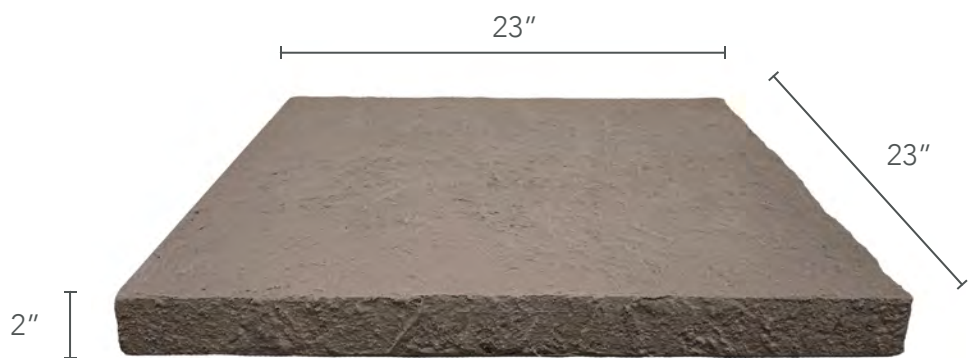

FAMILY	STACKED STONE
WARRANTY	25 YEARS
COVERAGE AREA	17" SQUARE POST

DEPTH	1.25 INCHES
WEIGHT	3.27 LBS
R-VALUE	3.41 PER INCH

COLUMN CAPS

FLAT COLUMN CAP