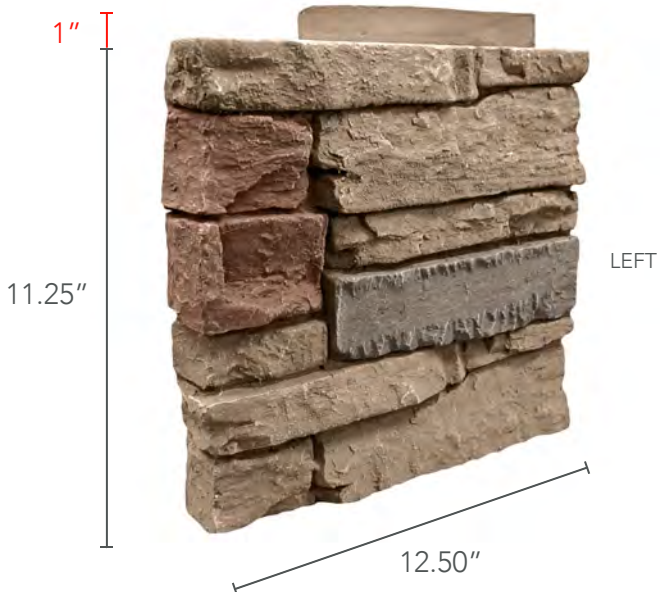

## 90° OUTSIDE CORNER

PRIMARY COLORS

FAMILY	STACKED STONE
WARRANTY	25 YEARS
COVERAGE AREA	2.82 SQFT

DEPTH	1.25 INCHES
WEIGHT	2.14 LBS
R-VALUE	3.41 PER INCH

## 90° INSIDE CORNER

PRIMARY COLORS

FAMILY	STACKED STONE
WARRANTY	25 YEARS
COVERAGE AREA	.98 SQFT

DEPTH	1.25 INCHES
WEIGHT	1.19 LBS
R-VALUE	3.41 PER INCH

## 12" RETURN

PRIMARY COLORS

FAMILY	STACKED STONE
WARRANTY	25 YEARS
COVERAGE AREA	3.50 LINEAR FEET

DEPTH	2 INCHES
WEIGHT	1.66 LBS
R-VALUE	3.41 PER INCH