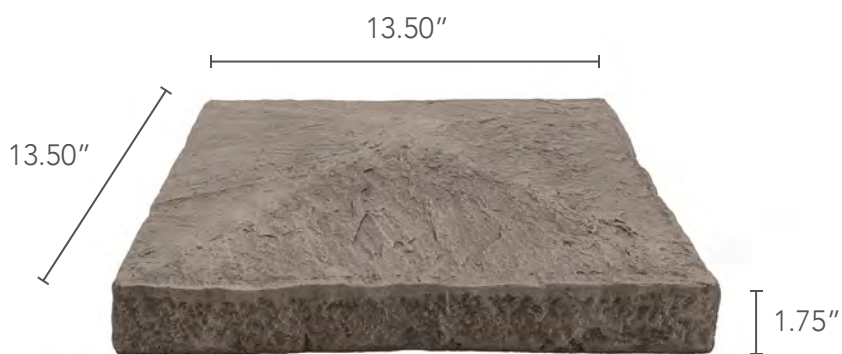

PEAKED PILLAR CAP