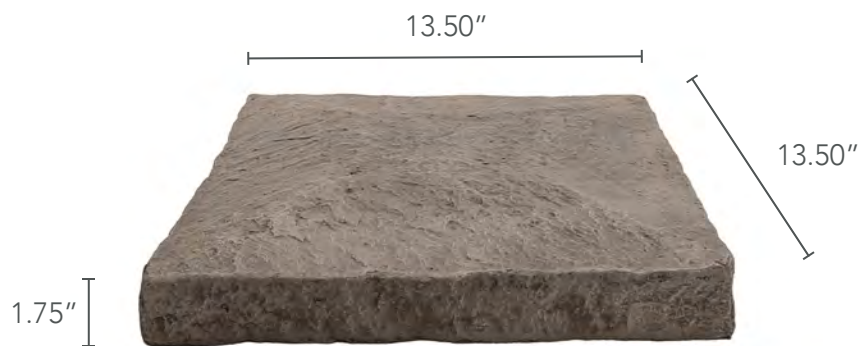

PILLAR CAPS

FLAT PILLAR CAP