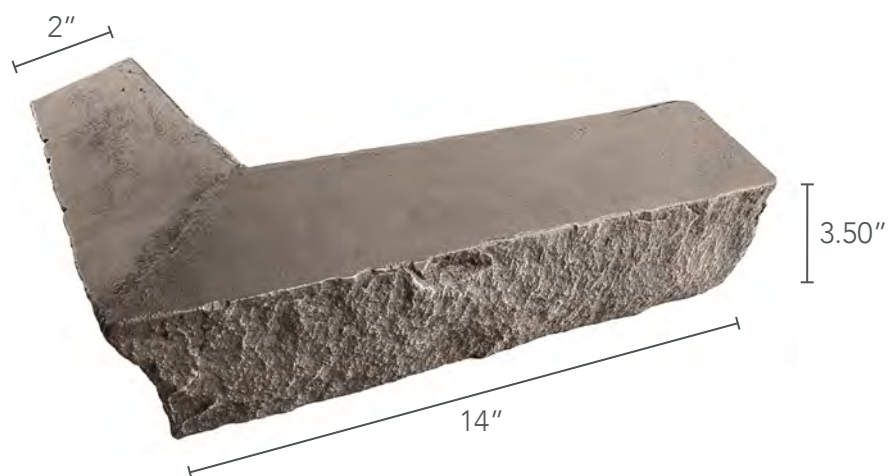

PRIMARY COLORS

EMAIL
info@genstone.com

CALL
1-855-397-1294

ONLINE
www.genstone.com