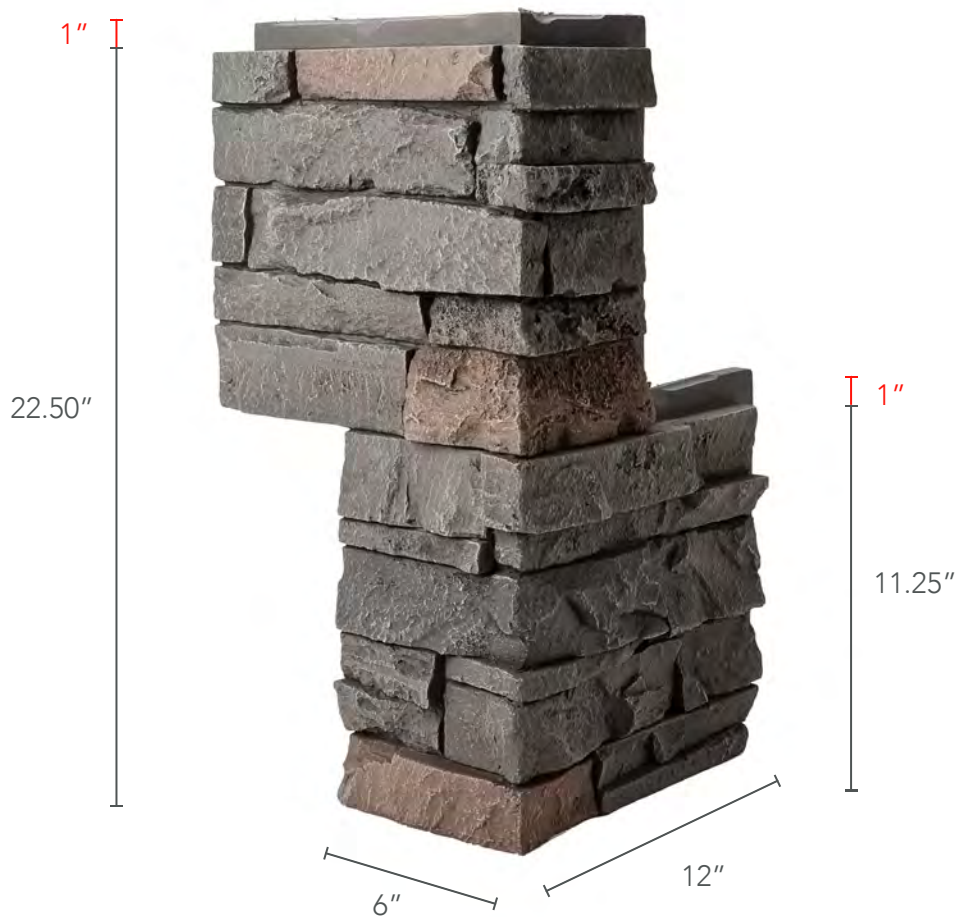

COFFEE COLOR PROFILE

FAMILY	STACKED STONE
WARRANTY	25 YEARS
COVERAGE AREA	3.20 SQFT

DEPTH	1.25 INCHES
WEIGHT	3 LBS
R-VALUE	3.41 PER INCH

PANEL

PRIMARY COLORS

EMAIL
info@genstone.com

CALL
1-855-397-1294

ONLINE
www.genstone.com

FAMILY	STACKED STONE
WARRANTY	25 YEARS
COVERAGE AREA	2.82 SQFT

DEPTH	1.25 INCHES
WEIGHT	2.14 LBS
R-VALUE	3.41 PER INCH

90° OUTSIDE CORNER

PRIMARY COLORS

FAMILY	STACKED STONE
WARRANTY	25 YEARS
COVERAGE AREA	2.82 SQFT

DEPTH	1.25 INCHES
WEIGHT	2.14 LBS
R-VALUE	3.41 PER INCH

90° INSIDE CORNER

PRIMARY COLORS

FAMILY	STACKED STONE
WARRANTY	25 YEARS
COVERAGE AREA	.98 SQFT

DEPTH	1.25 INCHES
WEIGHT	1.19 LBS
R-VALUE	3.41 PER INCH