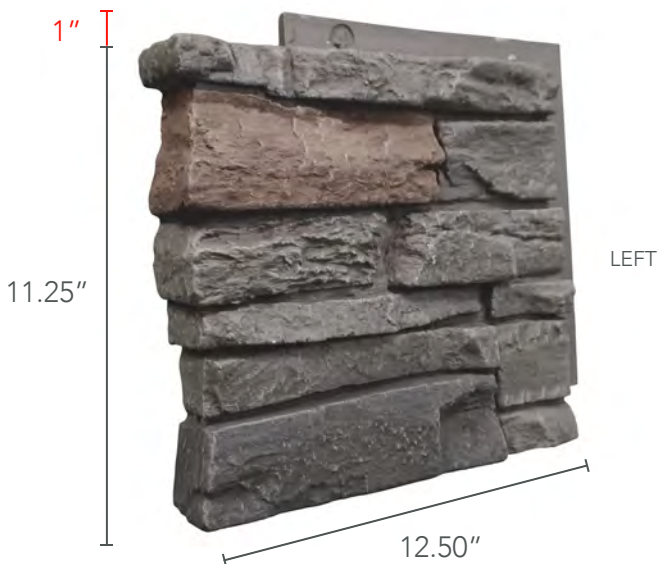

FAMILY	STACKED STONE
WARRANTY	25 YEARS
COVERAGE AREA	2.82 SQFT

DEPTH	1.25 INCHES
WEIGHT	2.14 LBS
R-VALUE	3.41 PER INCH

90° OUTSIDE CORNER

PRIMARY COLORS

FAMILY	STACKED STONE
WARRANTY	25 YEARS
COVERAGE AREA	2.82 SQFT

DEPTH	1.25 INCHES
WEIGHT	2.14 LBS
R-VALUE	3.41 PER INCH

90° INSIDE CORNER

PRIMARY COLORS

FAMILY	STACKED STONE
WARRANTY	25 YEARS
COVERAGE AREA	.98 SQFT

DEPTH	1.25 INCHES
WEIGHT	1.19 LBS
R-VALUE	3.41 PER INCH

12" RETURN

PRIMARY COLORS

EMAIL
info@genstone.com

CALL
1-855-397-1294

ONLINE
www.genstone.com

FAMILY	STACKED STONE
WARRANTY	25 YEARS
COVERAGE AREA	3.50 LINEAR FEET

DEPTH	2 INCHES
WEIGHT	1.66 LBS
R-VALUE	3.41 PER INCH

LEDGER

PRIMARY COLORS

EMAIL
info@genstone.com

CALL
1-855-397-1294

ONLINE
www.genstone.com

FAMILY	STACKED STONE
WARRANTY	25 YEARS
COVERAGE AREA	2.34 LINEAR FEET

DEPTH	2 INCHES
WEIGHT	1 LBS
R-VALUE	3.41 PER INCH