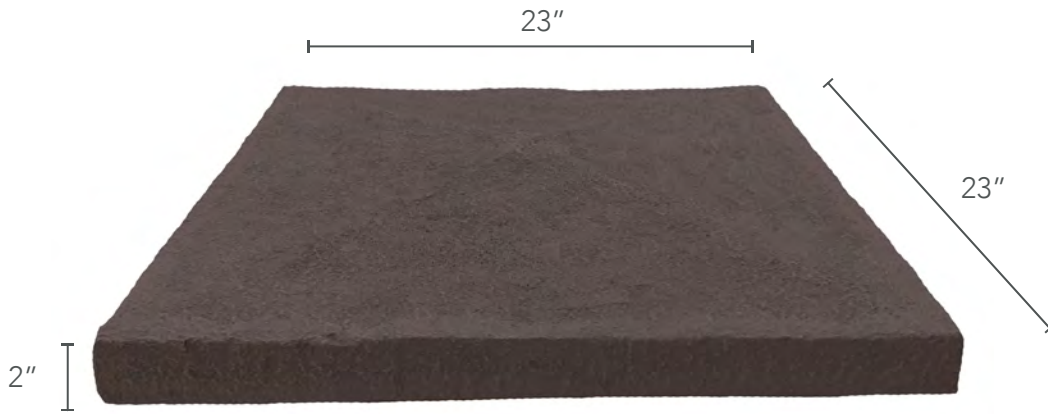

DEPTH	1.25 INCHES
WEIGHT	2.50 LBS
R-VALUE	3.41 PER INCH

PILLAR PANELS

PRIMARY COLORS

EMAIL
info@genstone.com

CALL
1-855-397-1294

ONLINE
www.genstone.com

FAMILY	STACKED STONE
WARRANTY	25 YEARS
COVERAGE AREA	8" SQUARE POST

DEPTH	1.25 INCHES
WEIGHT	2.50 LBS
R-VALUE	3.41 PER INCH

PILLAR CAPS

FLAT PILLAR CAP

PEAKED PILLAR CAP

PRIMARY COLORS

EMAIL
info@genstone.com

CALL
1-855-397-1294

ONLINE
www.genstone.com

FAMILY	STACKED STONE
WARRANTY	25 YEARS
COVERAGE AREA	17" SQUARE POST

DEPTH	1.25 INCHES
WEIGHT	3.27 LBS
R-VALUE	3.41 PER INCH

COLUMN CAPS

FLAT COLUMN CAP

PEAKED COLUMN CAP

PRIMARY COLORS

EMAIL
info@genstone.com