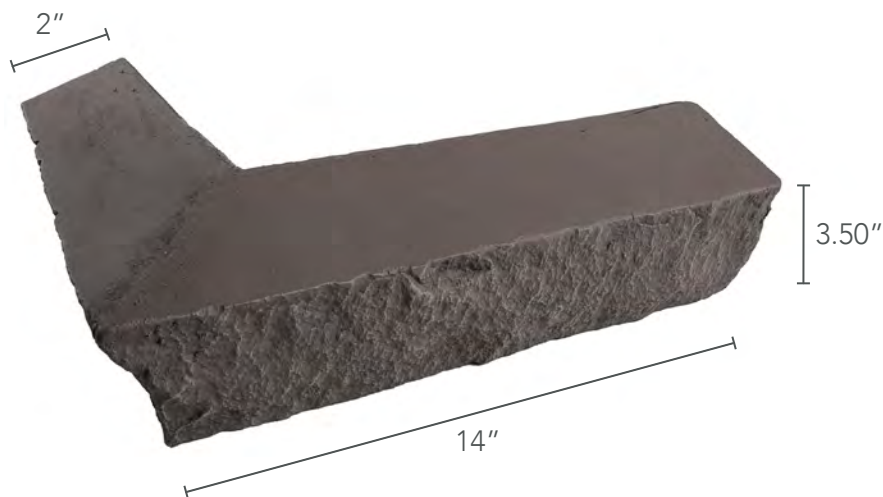

DEPTH	1.25 INCHES
WEIGHT	2.14 LBS
R-VALUE	3.41 PER INCH

90° INSIDE CORNER

PRIMARY COLORS

FAMILY	STACKED STONE
WARRANTY	25 YEARS
COVERAGE AREA	.98 SQFT

DEPTH	1.25 INCHES
WEIGHT	1.19 LBS
R-VALUE	3.41 PER INCH

12" RETURN

PRIMARY COLORS

EMAIL
info@genstone.com

CALL
1-855-397-1294

ONLINE
www.genstone.com

FAMILY	STACKED STONE
WARRANTY	25 YEARS
COVERAGE AREA	3.50 LINEAR FEET

DEPTH	2 INCHES
WEIGHT	1.66 LBS
R-VALUE	3.41 PER INCH

LEDGER

PRIMARY COLORS

EMAIL
info@genstone.com

CALL
1-855-397-1294

ONLINE
www.genstone.com

FAMILY	STACKED STONE
WARRANTY	25 YEARS
COVERAGE AREA	2.34 LINEAR FEET

DEPTH	2 INCHES
WEIGHT	1 LBS
R-VALUE	3.41 PER INCH

OUTSIDE CORNER LEDGER

PRIMARY COLORS

EMAIL
info@genstone.com

CALL
1-855-397-1294

ONLINE
www.genstone.com

FAMILY	STACKED STONE
WARRANTY	25 YEARS
COVERAGE AREA	2 LINEAR FEET

DEPTH	2 INCHES
WEIGHT	1 LBS
R-VALUE	3.41 PER INCH