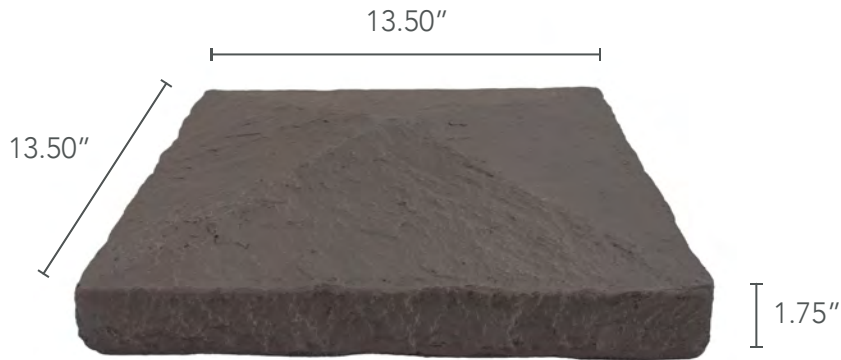

TRIM

42"

3.50"

PRIMARY COLORS

EMAIL
info@genstone.com

CALL
1-855-397-1294

ONLINE
www.genstone.com

FAMILY	STACKED STONE
WARRANTY	25 YEARS
COVERAGE AREA	8" SQUARE POST

DEPTH	1.25 INCHES
WEIGHT	2.50 LBS
R-VALUE	3.41 PER INCH

PILLAR PANELS

PRIMARY COLORS

EMAIL
info@genstone.com

CALL
1-855-397-1294

ONLINE
www.genstone.com

FAMILY	STACKED STONE
WARRANTY	25 YEARS
COVERAGE AREA	8" SQUARE POST

DEPTH	1.25 INCHES
WEIGHT	2.50 LBS
R-VALUE	3.41 PER INCH

PILLAR CAPS

FLAT PILLAR CAP

PEAKED PILLAR CAP

PRIMARY COLORS

EMAIL
info@genstone.com

CALL
1-855-397-1294

ONLINE
www.genstone.com