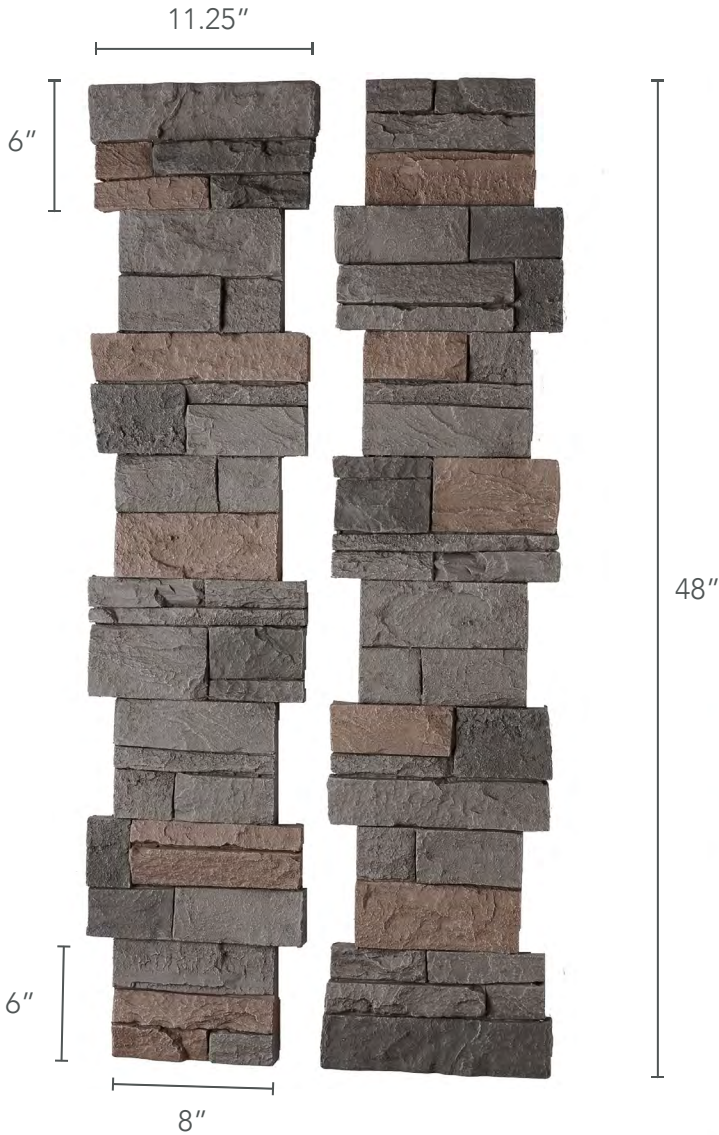

INSIDE CORNER LEDGER

PRIMARY COLORS

EMAIL
info@genstone.com

CALL
1-855-397-1294

ONLINE
www.genstone.com

FAMILY	STACKED STONE	DEPTH	1.25 INCHES
WARRANTY	25 YEARS	WEIGHT	1 LBS
COVERAGE AREA	3.50 LINEAR FEET	R-VALUE	3.41 PER INCH

TRIM

42"

3.50"

PRIMARY COLORS

EMAIL
info@genstone.com

CALL
1-855-397-1294

ONLINE
www.genstone.com

FAMILY	STACKED STONE
WARRANTY	25 YEARS
COVERAGE AREA	8" SQUARE POST

DEPTH	1.25 INCHES
WEIGHT	2.50 LBS
R-VALUE	3.41 PER INCH

PILLAR PANELS

PRIMARY COLORS

EMAIL
info@genstone.com

CALL
1-855-397-1294

ONLINE
www.genstone.com

FAMILY	STACKED STONE
WARRANTY	25 YEARS
COVERAGE AREA	8" SQUARE POST