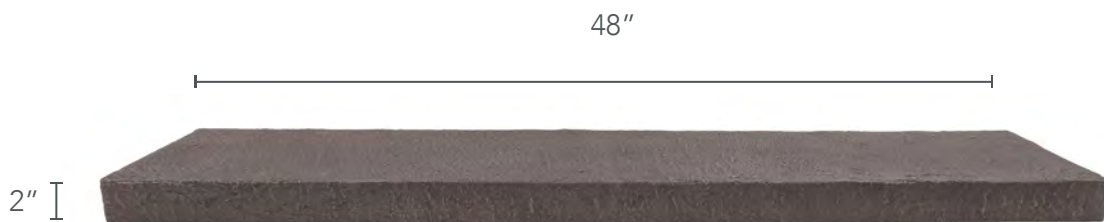

CALL
1-855-397-1294

ONLINE
www.genstone.com

FAMILY	STACKED STONE
WARRANTY	25 YEARS
COVERAGE AREA	4 LINEAR FEET

DEPTH	1.25 INCHES
WEIGHT	5.20 LBS
R-VALUE	3.41 PER INCH

FLAT WALL CAPS

PRIMARY COLORS

EMAIL
info@genstone.com