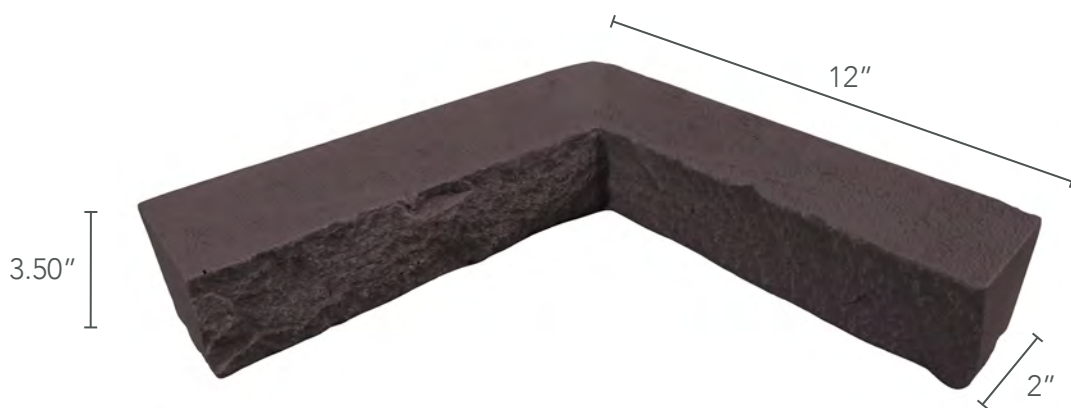

LEDGER

PRIMARY COLORS

EMAIL
info@genstone.com

CALL
1-855-397-1294

ONLINE
www.genstone.com

FAMILY	STACKED STONE
WARRANTY	25 YEARS
COVERAGE AREA	2.34 LINEAR FEET

DEPTH	2 INCHES
WEIGHT	1 LBS
R-VALUE	3.41 PER INCH

OUTSIDE CORNER LEDGER

PRIMARY COLORS

EMAIL
info@genstone.com

CALL
1-855-397-1294

ONLINE
www.genstone.com

FAMILY	STACKED STONE
WARRANTY	25 YEARS
COVERAGE AREA	2 LINEAR FEET

DEPTH	2 INCHES
WEIGHT	1 LBS
R-VALUE	3.41 PER INCH

INSIDE CORNER LEDGER

PRIMARY COLORS

EMAIL
info@genstone.com

CALL
1-855-397-1294

ONLINE
www.genstone.com

FAMILY	STACKED STONE	DEPTH	1.25 INCHES
WARRANTY	25 YEARS	WEIGHT	1 LBS
COVERAGE AREA	3.50 LINEAR FEET	R-VALUE	3.41 PER INCH