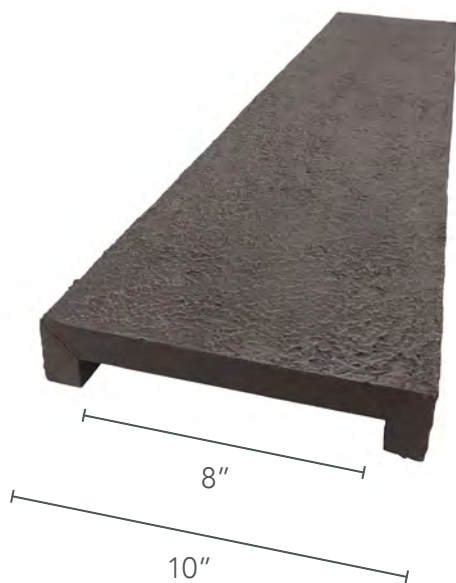

CALL
1-855-397-1294

ONLINE
www.genstone.com

FAMILY	STACKED STONE
WARRANTY	25 YEARS
COVERAGE AREA	4 LINEAR FEET

DEPTH	1.25 INCHES
WEIGHT	5.20 LBS
R-VALUE	3.41 PER INCH

FLAT WALL CAPS

PRIMARY COLORS

EMAIL
info@genstone.com