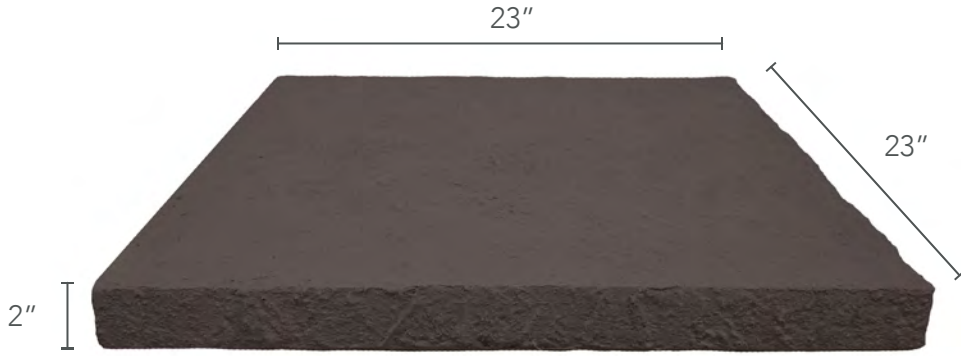

DEPTH	1.25 INCHES
WEIGHT	2.50 LBS
R-VALUE	3.41 PER INCH

PILLAR PANELS

PRIMARY COLORS

EMAIL
info@genstone.com

CALL
1-855-397-1294

ONLINE
www.genstone.com

FAMILY	STACKED STONE
WARRANTY	25 YEARS
COVERAGE AREA	8" SQUARE POST

DEPTH	1.25 INCHES
WEIGHT	2.50 LBS
R-VALUE	3.41 PER INCH

PILLAR CAPS

FLAT PILLAR CAP

PEAKED PILLAR CAP

PRIMARY COLORS

EMAIL
info@genstone.com

CALL
1-855-397-1294

ONLINE
www.genstone.com

FAMILY	STACKED STONE
WARRANTY	25 YEARS
COVERAGE AREA	17" SQUARE POST

DEPTH	1.25 INCHES
WEIGHT	3.27 LBS
R-VALUE	3.41 PER INCH

COLUMN CAPS

FLAT COLUMN CAP

PEAKED COLUMN CAP

PRIMARY COLORS

EMAIL
info@genstone.com