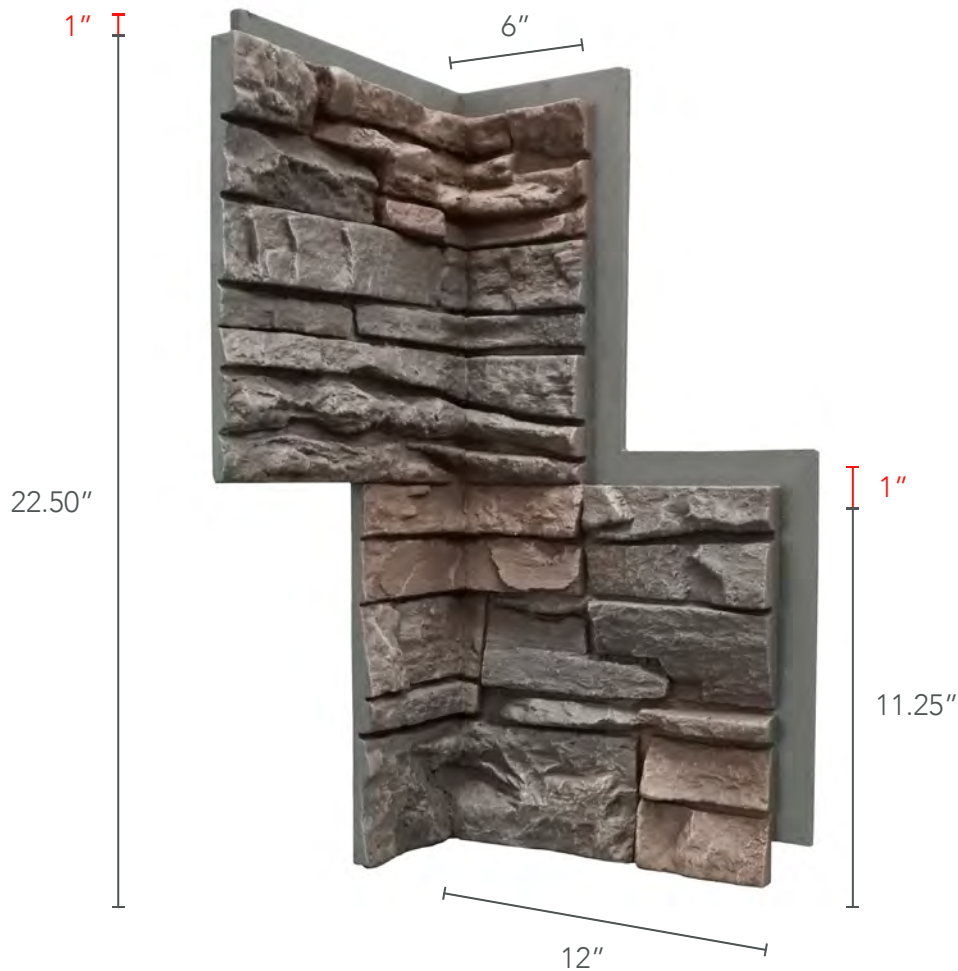

COFFEE COLOR PROFILE

FAMILY	STACKED STONE
WARRANTY	25 YEARS
COVERAGE AREA	3.20 SQFT

DEPTH	1.25 INCHES
WEIGHT	3 LBS
R-VALUE	3.41 PER INCH

PANEL

PRIMARY COLORS

EMAIL
info@genstone.com

CALL
1-855-397-1294

ONLINE
www.genstone.com

FAMILY	STACKED STONE
WARRANTY	25 YEARS
COVERAGE AREA	2.82 SQFT

DEPTH	1.25 INCHES
WEIGHT	2.14 LBS
R-VALUE	3.41 PER INCH

90° OUTSIDE CORNER

PRIMARY COLORS

FAMILY	STACKED STONE
WARRANTY	25 YEARS
COVERAGE AREA	2.82 SQFT

DEPTH	1.25 INCHES
WEIGHT	2.14 LBS
R-VALUE	3.41 PER INCH

90° INSIDE CORNER

PRIMARY COLORS

FAMILY	STACKED STONE
WARRANTY	25 YEARS
COVERAGE AREA	.98 SQFT

DEPTH	1.25 INCHES
WEIGHT	1.19 LBS
R-VALUE	3.41 PER INCH