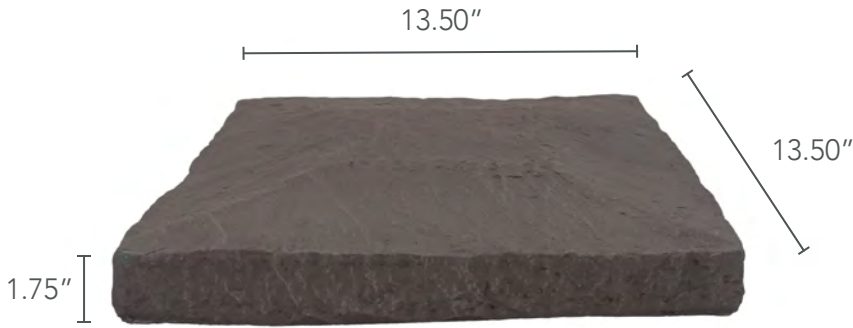

PILLAR CAPS

FLAT PILLAR CAP