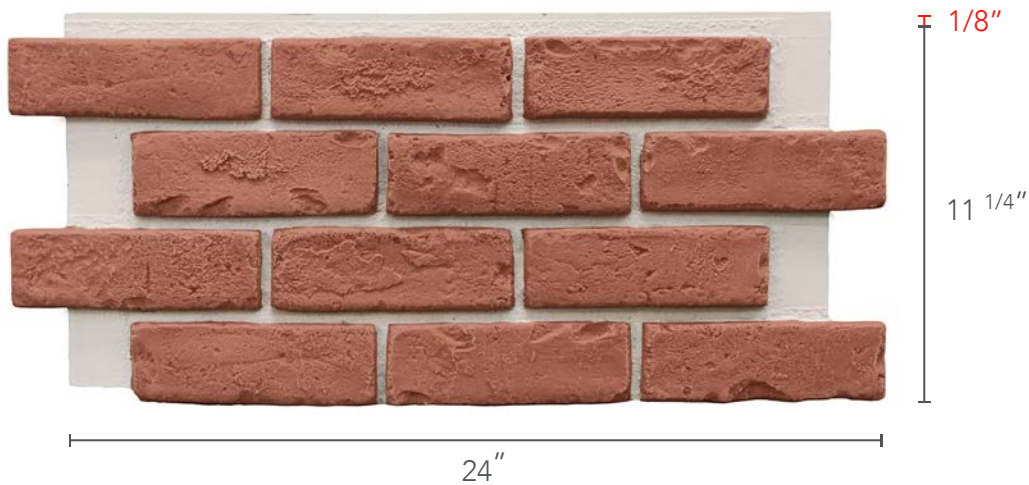

CLASSIC COLOR PROFILE

| | |
|---------------|-----------|
| FAMILY | BRICK |
| WARRANTY | 25 YEARS |
| COVERAGE AREA | 3.75 SQFT |

| | |
|---------|---------------|
| DEPTH | 1 INCH |
| WEIGHT | 3.50 LBS |
| R-VALUE | 3.41 PER INCH |

PANEL

PRIMARY COLORS

EMAIL
info@genstone.com

CALL
1-855-397-1294

ONLINE
www.genstone.com

| | |
|---------------|------------|
| FAMILY | BRICK |
| WARRANTY | 25 YEARS |
| COVERAGE AREA | 1.875 SQFT |

| | |
|---------|---------------|
| DEPTH | 1 INCH |
| WEIGHT | 1.50 LBS |
| R-VALUE | 3.41 PER INCH |

HALF PANEL

PRIMARY COLORS

EMAIL
info@genstone.com

CALL
1-855-397-1294

ONLINE
www.genstone.com

| | |
|---------------|-----------|
| FAMILY | BRICK |
| WARRANTY | 25 YEARS |
| COVERAGE AREA | 1.91 SQFT |

| | |
|---------|---------------|
| DEPTH | 1 INCH |
| WEIGHT | 2 LBS |
| R-VALUE | 3.41 PER INCH |