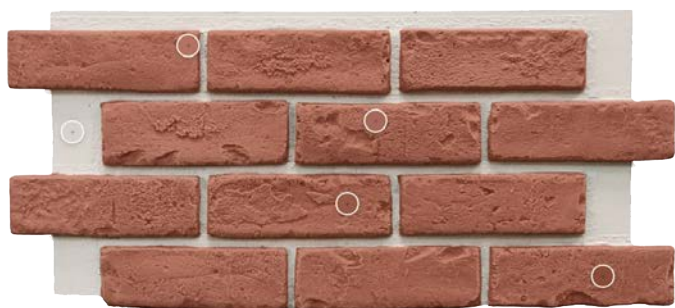

CLASSIC COLOR PROFILE

| | |
|---------------|-----------|
| FAMILY | BRICK |
| WARRANTY | 25 YEARS |
| COVERAGE AREA | 3.75 SQFT |

| | |
|---------|---------------|
| DEPTH | 1 INCH |
| WEIGHT | 3.50 LBS |
| R-VALUE | 3.41 PER INCH |

PANEL

PRIMARY COLORS

EMAIL
info@genstone.com

CALL
1-855-397-1294

ONLINE
www.genstone.com

| | |
|---------------|------------|
| FAMILY | BRICK |
| WARRANTY | 25 YEARS |
| COVERAGE AREA | 1.875 SQFT |

| | |
|---------|---------------|
| DEPTH | 1 INCH |
| WEIGHT | 1.50 LBS |
| R-VALUE | 3.41 PER INCH |