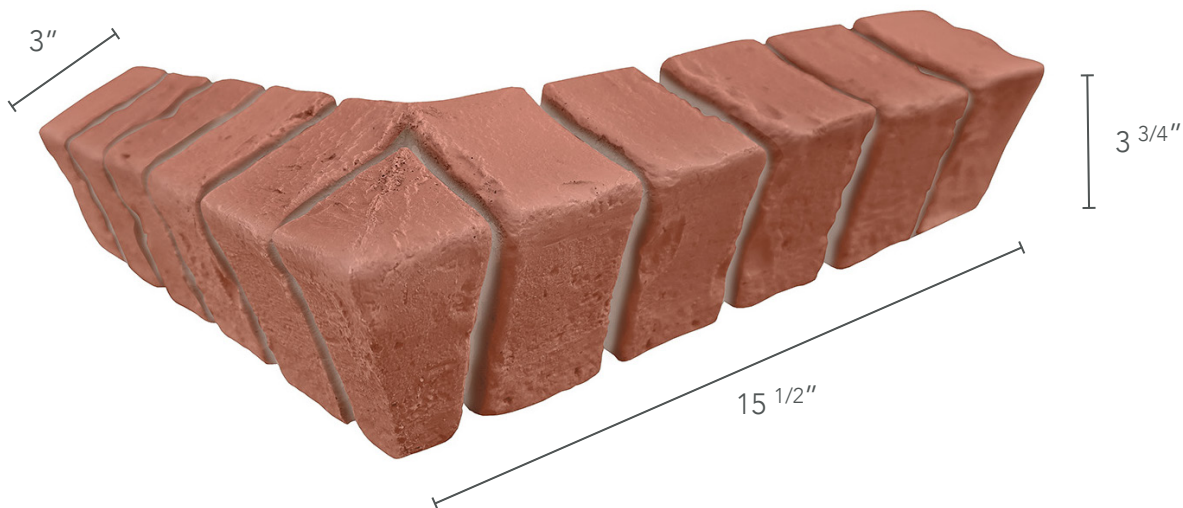

| | |
|---------|---------------|
| DEPTH | 3 INCHES |
| WEIGHT | 1.50 LBS |
| R-VALUE | 3.41 PER INCH |

LEDGER

PRIMARY COLORS

EMAIL
info@genstone.com

CALL
1-855-397-1294

ONLINE
www.genstone.com

| | |
|---------------|------------------|
| FAMILY | BRICK |
| WARRANTY | 25 YEARS |
| COVERAGE AREA | 2.75 LINEAR FEET |

| | |
|---------|---------------|
| DEPTH | 3 INCHES |
| WEIGHT | 2 LBS |
| R-VALUE | 3.41 PER INCH |

OUTSIDE CORNER LEDGER

PRIMARY COLORS

EMAIL
info@genstone.com

CALL
1-855-397-1294

ONLINE
www.genstone.com