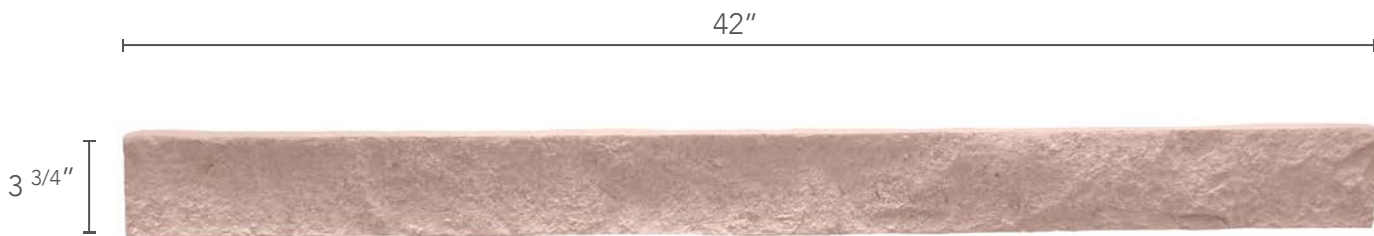

FAMILY	BRICK
WARRANTY	25 YEARS
COVERAGE AREA	3.50 LINEAR FEET

DEPTH	1 INCH
WEIGHT	1.50 LBS
R-VALUE	3.41 PER INCH

TRIM

PRIMARY COLORS

EMAIL
info@genstone.com

CALL
1-855-397-1294

ONLINE
www.genstone.com