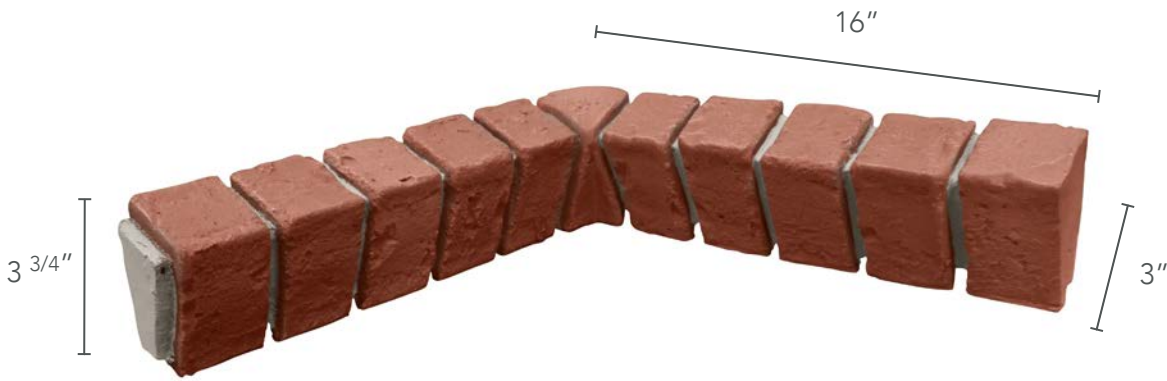

FAMILY	BRICK
WARRANTY	25 YEARS
COVERAGE AREA	2.79 LINEAR FEET

DEPTH	3 INCHES
WEIGHT	2 LBS
R-VALUE	3.41 PER INCH

INSIDE CORNER LEDGER

PRIMARY COLORS

EMAIL
info@genstone.com

CALL
1-855-397-1294

ONLINE
www.genstone.com