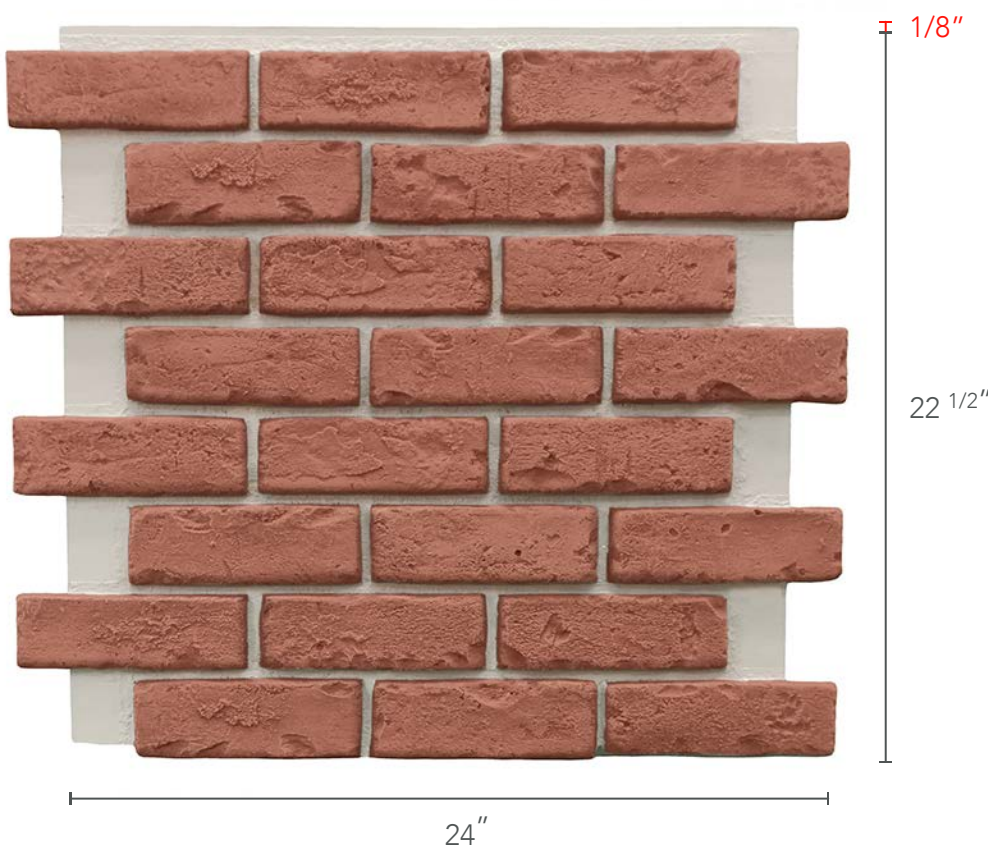

CLASSIC COLOR PROFILE

| | |
|---------------|-----------|
| FAMILY | BRICK |
| WARRANTY | 25 YEARS |
| COVERAGE AREA | 3.75 SQFT |

| | |
|---------|---------------|
| DEPTH | 1 INCH |
| WEIGHT | 3.50 LBS |
| R-VALUE | 3.41 PER INCH |

PANEL

PRIMARY COLORS

EMAIL
info@genstone.com

CALL
1-855-397-1294

ONLINE
www.genstone.com

| | |
|---------------|------------|
| FAMILY | BRICK |
| WARRANTY | 25 YEARS |
| COVERAGE AREA | 1.875 SQFT |

| | |
|---------|---------------|
| DEPTH | 1 INCH |
| WEIGHT | 1.50 LBS |
| R-VALUE | 3.41 PER INCH |