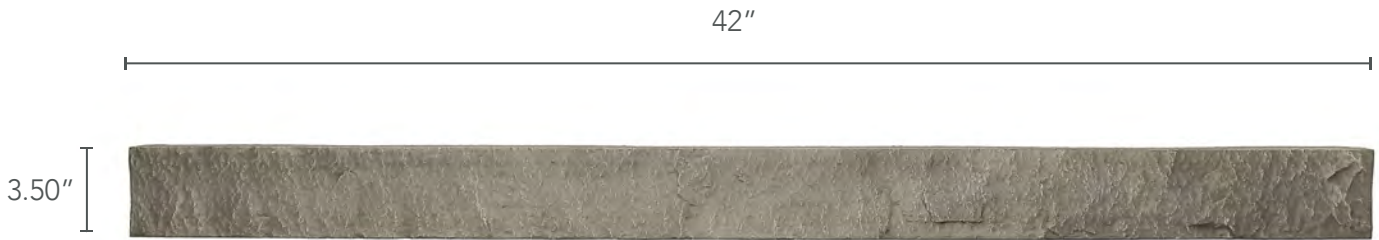

FAMILY	STACKED STONE	DEPTH	1.25 INCHES
WARRANTY	25 YEARS	WEIGHT	1 LBS
COVERAGE AREA	3.50 LINEAR FEET	R-VALUE	3.41 PER INCH

TRIM

PRIMARY COLORS

QUESTIONS

EMAIL US
info@genstone.com

GIVE US A CALL
1-800-425-0788

TIPS FOR SUCCESS

COVERAGE AREA
Include in Your Overall Measurements