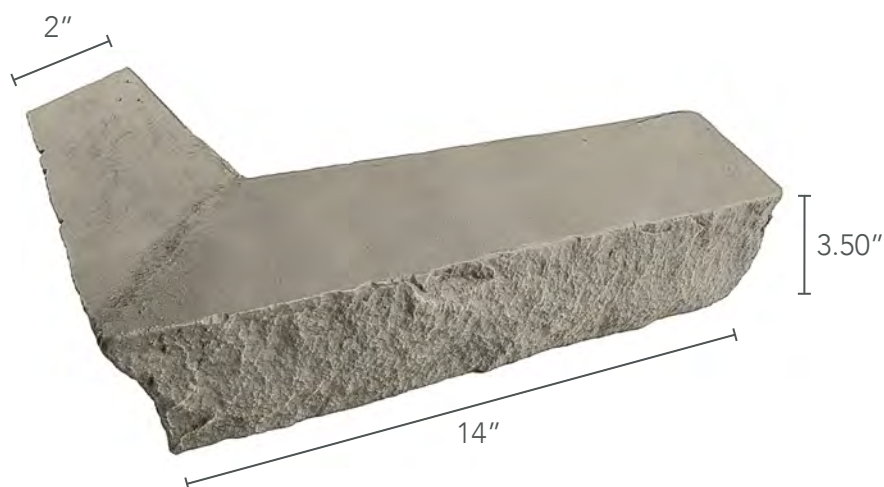

FAMILY	STACKED STONE
WARRANTY	25 YEARS
COVERAGE AREA	2.34 LINEAR FEET

DEPTH	2 INCHES
WEIGHT	2 LBS
R-VALUE	3.41 PER INCH

## OUTSIDE CORNER LEDGER

PRIMARY COLORS