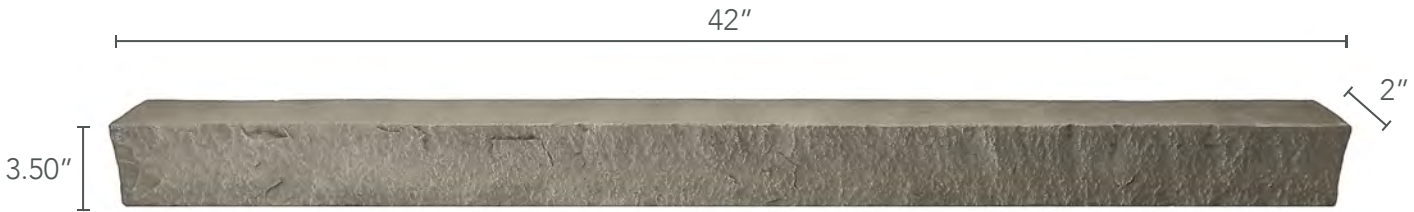

FAMILY	STACKED STONE
WARRANTY	25 YEARS
COVERAGE AREA	3.50 LINEAR FEET

DEPTH	2 INCHES
WEIGHT	1 LBS
R-VALUE	3.41 PER INCH

LEDGER

PRIMARY COLORS

QUESTIONS

EMAIL US
info@genstone.com

GIVE US A CALL
1-800-425-0788

TIPS FOR SUCCESS

COVERAGE AREA
Include in Your Overall Measurements