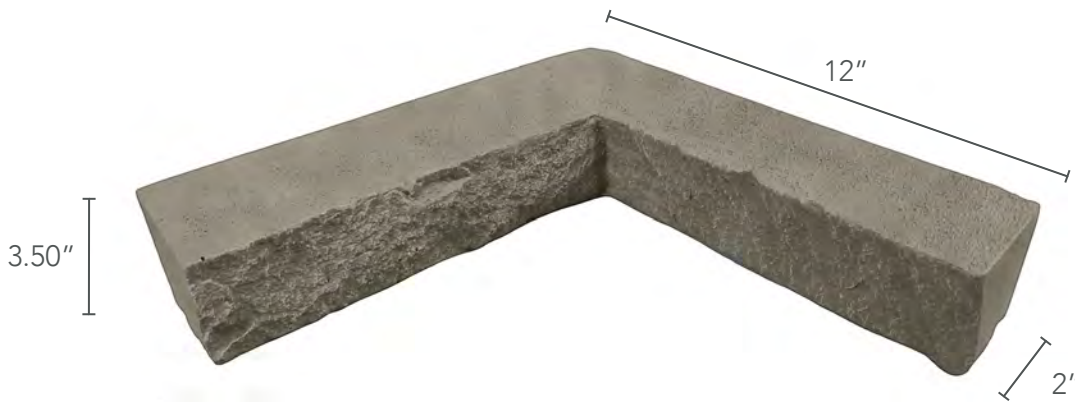

|               |               |
|---------------|---------------|
| FAMILY        | STACKED STONE |
| WARRANTY      | 25 YEARS      |
| COVERAGE AREA | 2 LINEAR FEET |

|         |               |
|---------|---------------|
| DEPTH   | 2 INCHES      |
| WEIGHT  | 2 LBS         |
| R-VALUE | 3.41 PER INCH |

## INSIDE CORNER LEDGER

PRIMARY COLORS