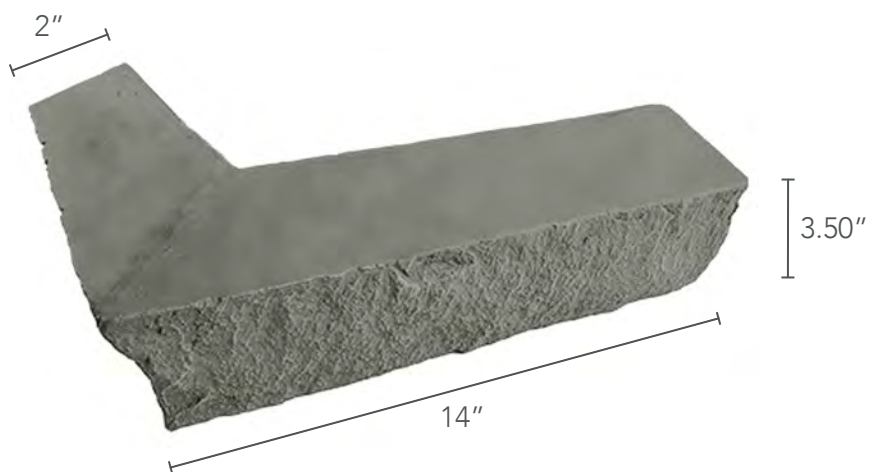

FAMILY	STACKED STONE
WARRANTY	25 YEARS
COVERAGE AREA	2.34 LINEAR FEET

DEPTH	2 INCHES
WEIGHT	2 LBS
R-VALUE	3.41 PER INCH

OUTSIDE CORNER LEDGER

PRIMARY COLORS

QUESTIONS

EMAIL US
info@genstone.com

GIVE US A CALL
1-800-425-0788

TIPS FOR SUCCESS

COVERAGE AREA
Include in Your Overall Measurements