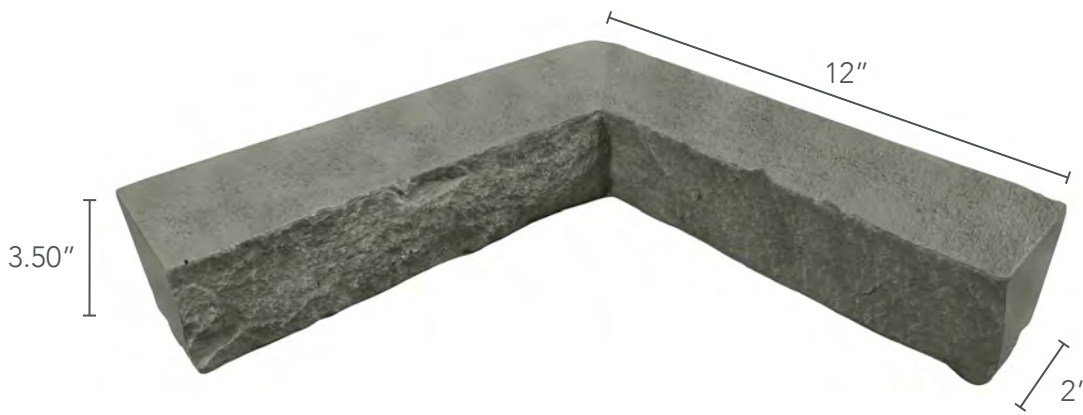

FAMILY	STACKED STONE
WARRANTY	25 YEARS
COVERAGE AREA	2 LINEAR FEET

DEPTH	2 INCHES
WEIGHT	2 LBS
R-VALUE	3.41 PER INCH

INSIDE CORNER LEDGER

PRIMARY COLORS

QUESTIONS

EMAIL US
info@genstone.com

GIVE US A CALL
 1-800-425-0788

TIPS FOR SUCCESS

COVERAGE AREA
 Include in Your Overall Measurements