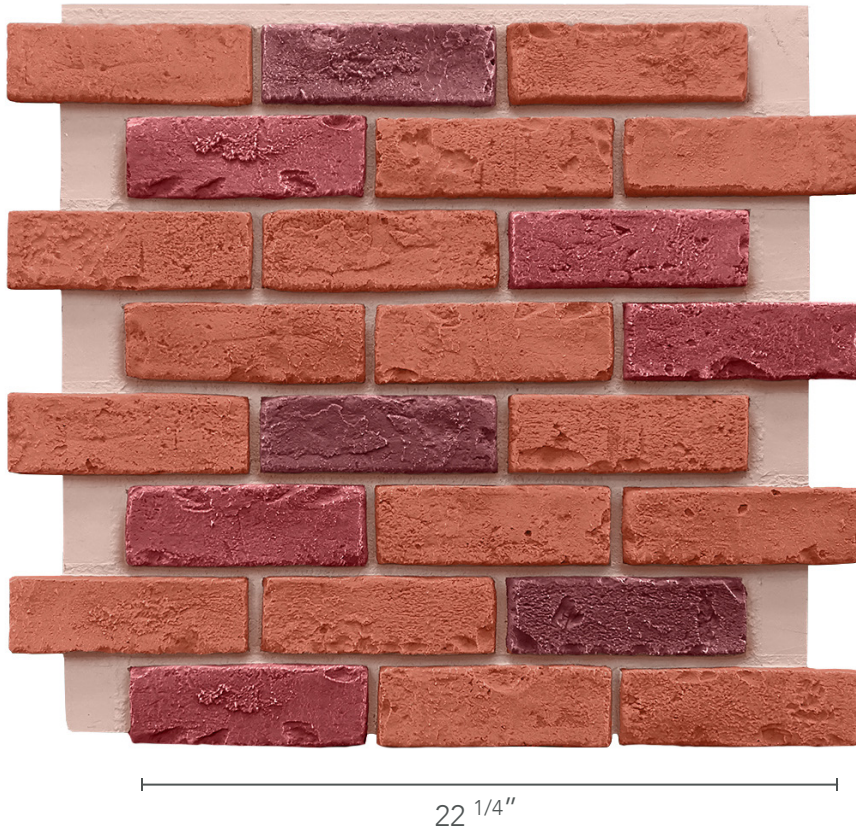

FAMILY	BRICK
WARRANTY	25 YEARS
COVERAGE AREA	3.61 SQFT

DEPTH	1 INCH
WEIGHT	3.50 LBS
R-VALUE	3.41 PER INCH

PANEL

PRIMARY COLORS

QUESTIONS

EMAIL US
info@genstone.com

GIVE US A CALL
1-800-425-0788

TIPS FOR SUCCESS

SHIPLAP AREA
Do Not Include in Your Overall Measurements

COVERAGE AREA
Include in Your Overall Measurements