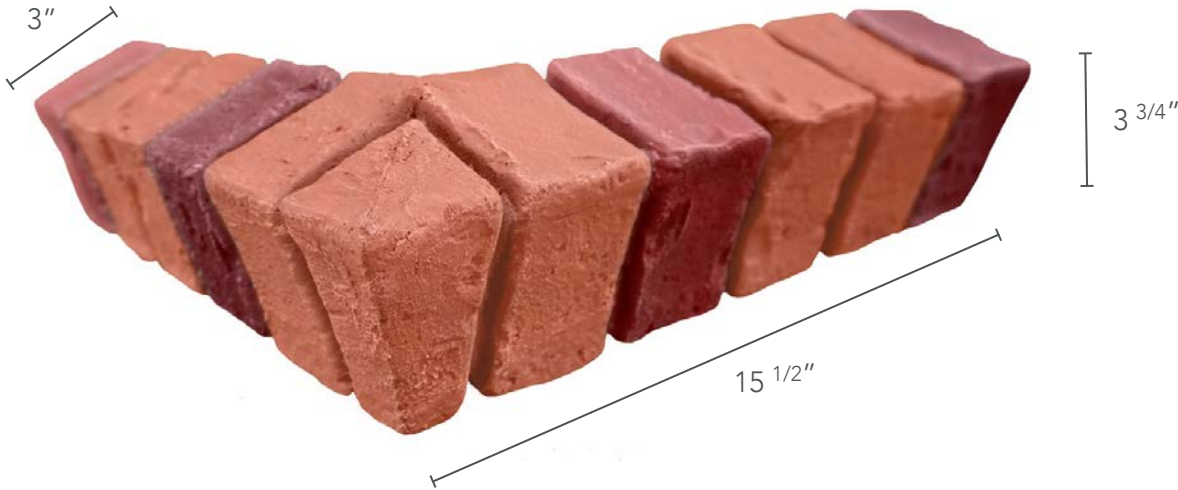

FAMILY	BRICK
WARRANTY	25 YEARS
COVERAGE AREA	2.75 LINEAR FEET

DEPTH	3 INCHES
WEIGHT	2 LBS
R-VALUE	3.41 PER INCH

# OUTSIDE CORNER LEDGER

PRIMARY COLORS