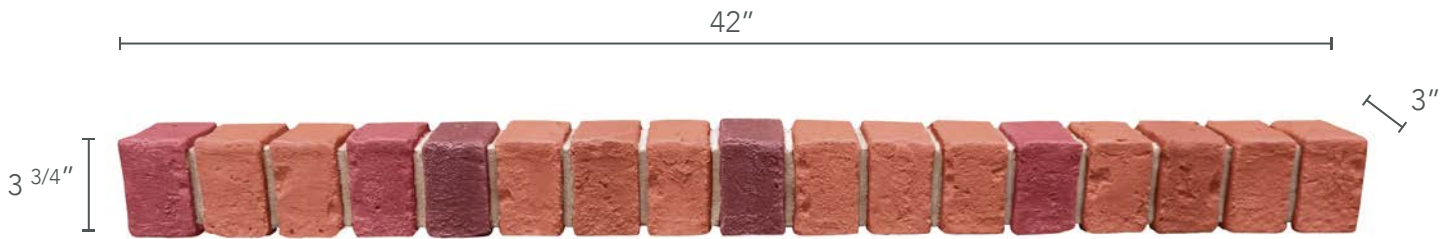

FAMILY	BRICK
WARRANTY	25 YEARS
COVERAGE AREA	3.50 LINEAR FEET

DEPTH	3 INCHES
WEIGHT	1.50 LBS
R-VALUE	3.41 PER INCH

LEDGER

PRIMARY COLORS

QUESTIONS

EMAIL US
info@genstone.com

GIVE US A CALL
1-800-425-0788

TIPS FOR SUCCESS

COVERAGE AREA
Include in Your Overall Measurements