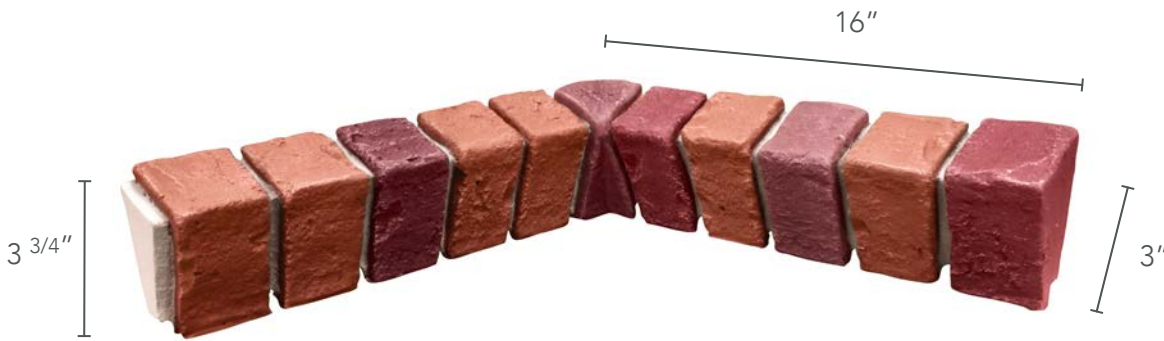

FAMILY	BRICK
WARRANTY	25 YEARS
COVERAGE AREA	2.79 LINEAR FEET

DEPTH	3 INCHES
WEIGHT	2 LBS
R-VALUE	3.41 PER INCH

INSIDE CORNER LEDGER

PRIMARY COLORS

QUESTIONS

EMAIL US
info@genstone.com

GIVE US A CALL
 1-800-425-0788

TIPS FOR SUCCESS

COVERAGE AREA
 Include in Your Overall Measurements