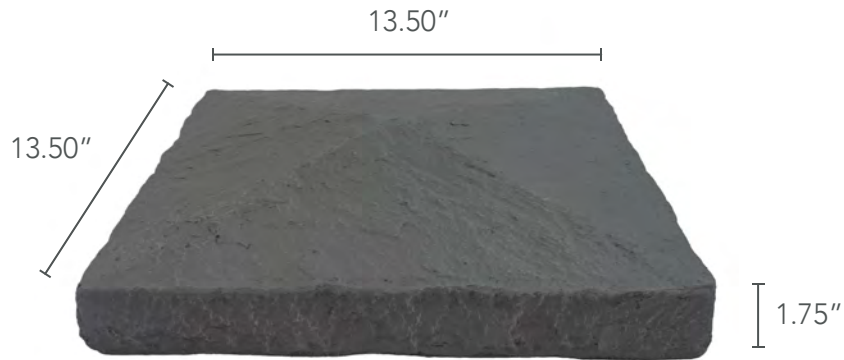

KEYSTONE COLOR PROFILE

FAMILY	STACKED STONE
WARRANTY	25 YEARS
COVERAGE AREA	8" SQUARE POST

DEPTH	1.375 INCHES
WEIGHT	2 LBS
R-VALUE	3.41 PER INCH

PILLAR PANELS

PRIMARY COLORS

QUESTIONS

EMAIL US
info@genstone.com

GIVE US A CALL
1-800-425-0788

TIPS FOR SUCCESS

POST SIZE
4 Panels Evenly Wraps an 8" Square Post

LARGER COLUMNS
4 Outside Corner Pieces Wraps a 17" Column

FAMILY	STACKED STONE
WARRANTY	25 YEARS
COVERAGE AREA	8" SQUARE POST

DEPTH	1.25 INCHES
WEIGHT	2 LBS
R-VALUE	3.41 PER INCH

PILLAR CAPS

FLAT PILLAR CAP

PEAKED PILLAR CAP

PRIMARY COLORS

QUESTIONS

EMAIL US
info@genstone.com

GIVE US A CALL
 1-800-425-0788