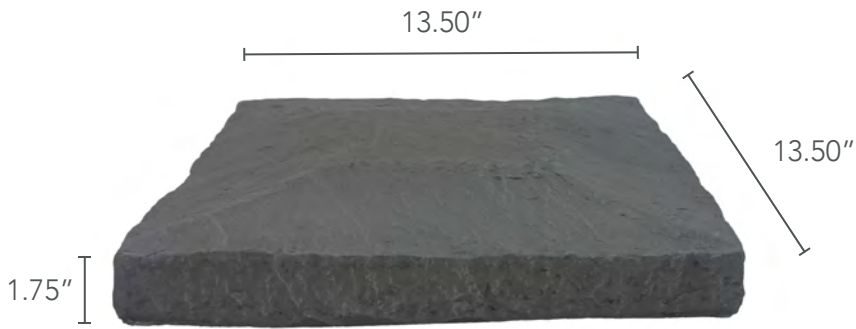

KEYSTONE COLOR PROFILE

FAMILY	STACKED STONE
WARRANTY	25 YEARS
COVERAGE AREA	8" SQUARE POST

DEPTH	1.375 INCHES
WEIGHT	2 LBS
R-VALUE	3.41 PER INCH

PILLAR PANELS

PRIMARY COLORS

QUESTIONS

EMAIL US
info@genstone.com

GIVE US A CALL
1-800-425-0788

TIPS FOR SUCCESS

POST SIZE
4 Panels Evenly Wraps an 8" Square Post

LARGER COLUMNS
4 Outside Corner Pieces Wraps a 17" Column

FAMILY	STACKED STONE
WARRANTY	25 YEARS
COVERAGE AREA	8" SQUARE POST

DEPTH	1.25 INCHES
WEIGHT	2 LBS
R-VALUE	3.41 PER INCH

PILLAR CAPS

FLAT PILLAR CAP

PEAKED PILLAR CAP

PRIMARY COLORS

QUESTIONS

EMAIL US
info@genstone.com

GIVE US A CALL
 1-800-425-0788