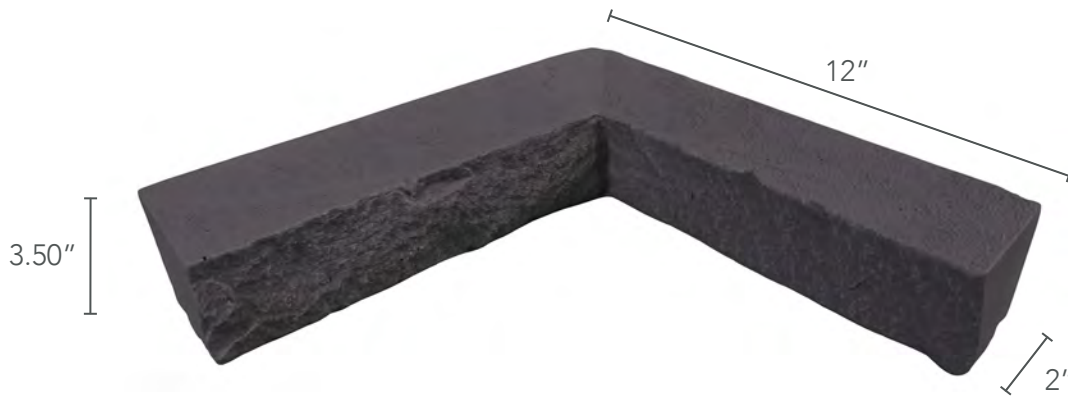

|               |               |
|---------------|---------------|
| FAMILY        | STACKED STONE |
| WARRANTY      | 25 YEARS      |
| COVERAGE AREA | 2 LINEAR FEET |

|         |               |
|---------|---------------|
| DEPTH   | 2 INCHES      |
| WEIGHT  | 2 LBS         |
| R-VALUE | 3.41 PER INCH |

## INSIDE CORNER LEDGER

PRIMARY COLORS