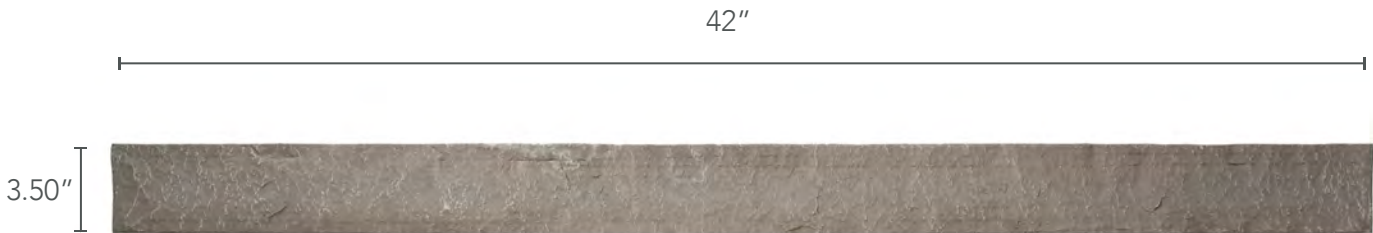

FAMILY	STACKED STONE	DEPTH	1.25 INCHES
WARRANTY	25 YEARS	WEIGHT	1 LBS
COVERAGE AREA	3.50 LINEAR FEET	R-VALUE	3.41 PER INCH

TRIM

PRIMARY COLORS

QUESTIONS

EMAIL US
info@genstone.com

GIVE US A CALL
1-800-425-0788

TIPS FOR SUCCESS

COVERAGE AREA
Include in Your Overall Measurements