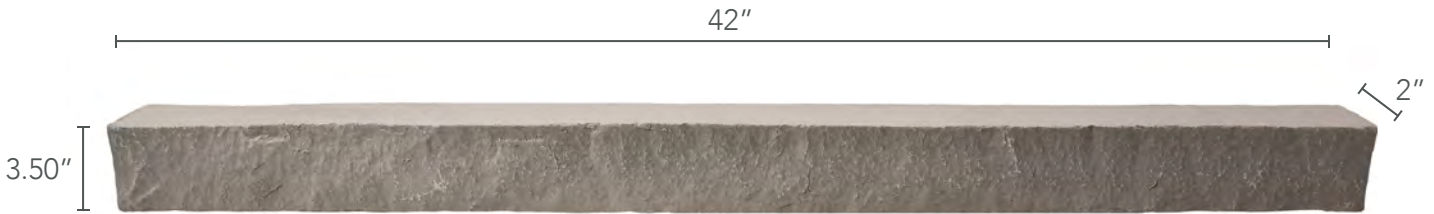

FAMILY	STACKED STONE	DEPTH	2 INCHES
WARRANTY	25 YEARS	WEIGHT	1 LBS
COVERAGE AREA	3.50 LINEAR FEET	R-VALUE	3.41 PER INCH

LEDGER