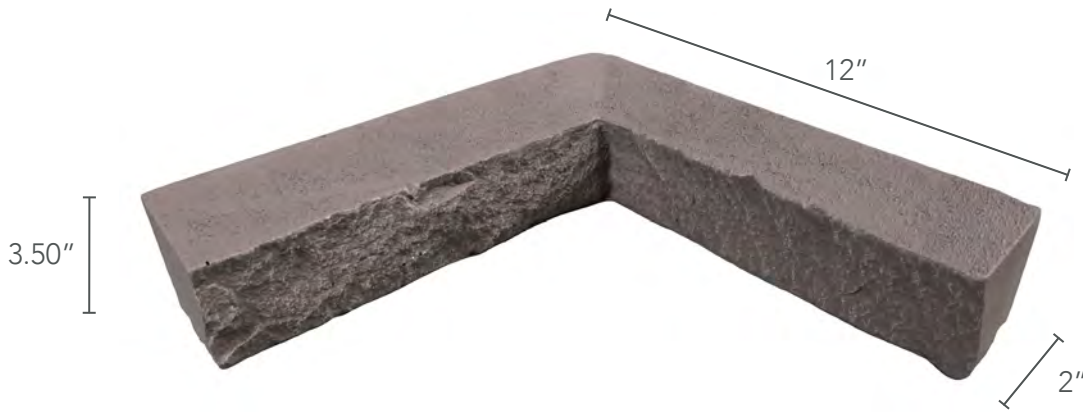

FAMILY	STACKED STONE
WARRANTY	25 YEARS
COVERAGE AREA	2 LINEAR FEET

DEPTH	1.25 INCHES
WEIGHT	2 LBS
R-VALUE	3.41 PER INCH

INSIDE CORNER LEDGER

PRIMARY COLORS

QUESTIONS

EMAIL US
info@genstone.com

GIVE US A CALL
1-800-425-0788

TIPS FOR SUCCESS

COVERAGE AREA
Include in Your Overall Measurements