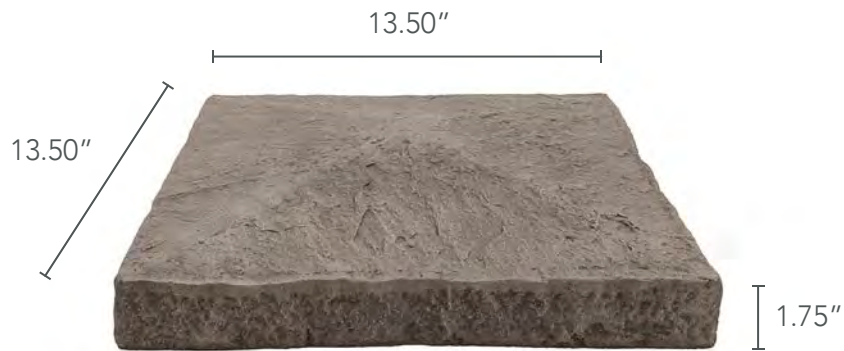

DESERT SUNRISE COLOR PROFILE

FAMILY	STACKED STONE
WARRANTY	25 YEARS
COVERAGE AREA	8" SQUARE POST

DEPTH	1.375 INCHES
WEIGHT	2 LBS
R-VALUE	3.41 PER INCH

PILLAR PANELS

PRIMARY COLORS

QUESTIONS

EMAIL US
info@genstone.com

GIVE US A CALL
1-800-425-0788

TIPS FOR SUCCESS

POST SIZE
4 Panels Evenly Wraps an 8" Square Post

LARGER COLUMNS
4 Outside Corner Pieces Wraps a 17" Column

FAMILY	STACKED STONE
WARRANTY	25 YEARS
COVERAGE AREA	8" SQUARE POST

DEPTH	1.25 INCHES
WEIGHT	2 LBS
R-VALUE	3.41 PER INCH

PILLAR CAPS

FLAT PILLAR CAP

PEAKED PILLAR CAP

PRIMARY COLORS

QUESTIONS

EMAIL US
info@genstone.com

GIVE US A CALL
 1-800-425-0788