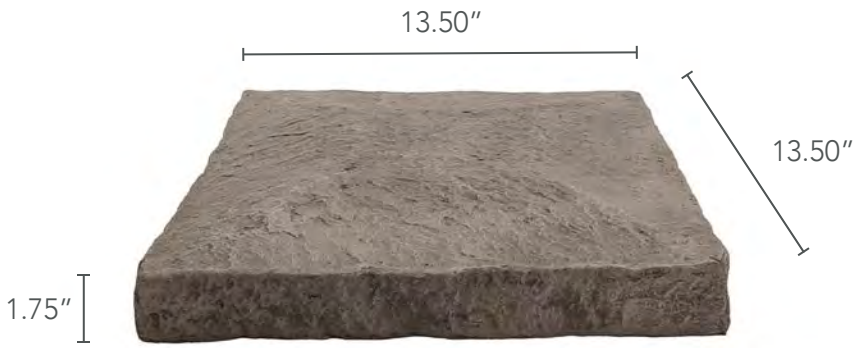

DESERT SUNRISE COLOR PROFILE

FAMILY	STACKED STONE
WARRANTY	25 YEARS
COVERAGE AREA	8" SQUARE POST

DEPTH	1.375 INCHES
WEIGHT	2 LBS
R-VALUE	3.41 PER INCH

PILLAR PANELS

PRIMARY COLORS

QUESTIONS

EMAIL US
info@genstone.com

GIVE US A CALL
1-800-425-0788

TIPS FOR SUCCESS

POST SIZE
4 Panels Evenly Wraps an 8" Square Post

LARGER COLUMNS
4 Outside Corner Pieces Wraps a 17" Column

FAMILY	STACKED STONE
WARRANTY	25 YEARS
COVERAGE AREA	8" SQUARE POST

DEPTH	1.25 INCHES
WEIGHT	2 LBS
R-VALUE	3.41 PER INCH

PILLAR CAPS

FLAT PILLAR CAP

PEAKED PILLAR CAP

PRIMARY COLORS

QUESTIONS

EMAIL US
info@genstone.com

GIVE US A CALL
 1-800-425-0788