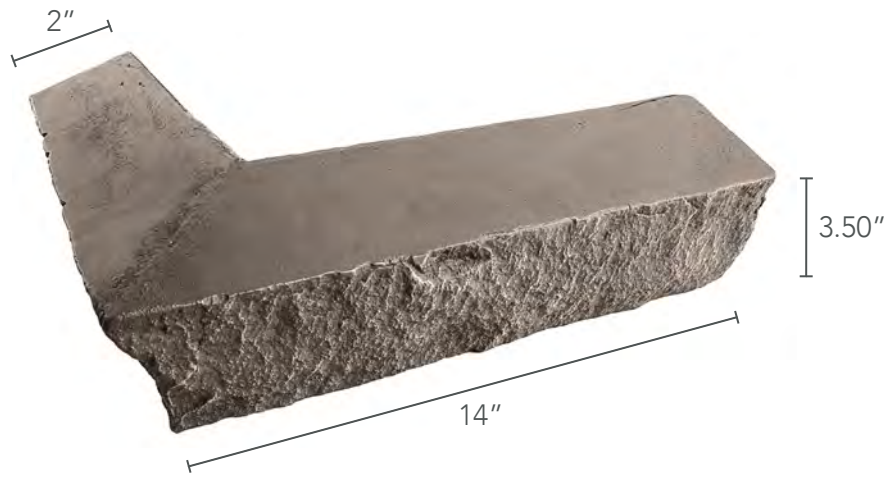

FAMILY	STACKED STONE
WARRANTY	25 YEARS
COVERAGE AREA	2.34 LINEAR FEET

DEPTH	2 INCHES
WEIGHT	2 LBS
R-VALUE	3.41 PER INCH

OUTSIDE CORNER LEDGER

PRIMARY COLORS

QUESTIONS

EMAIL US
info@genstone.com

GIVE US A CALL
1-800-425-0788

TIPS FOR SUCCESS

COVERAGE AREA
Include in Your Overall Measurements