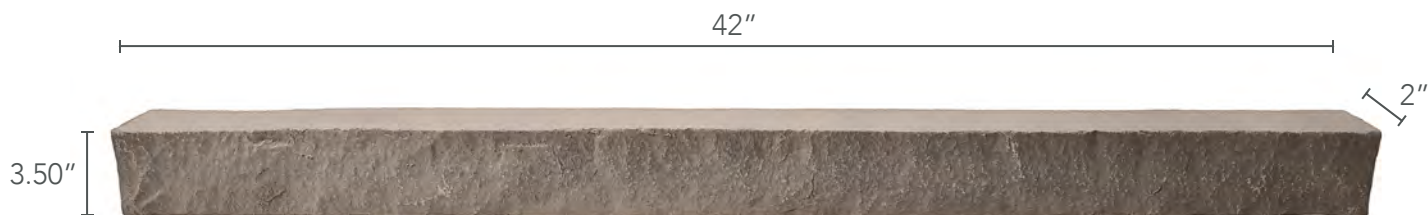

FAMILY	STACKED STONE
WARRANTY	25 YEARS
COVERAGE AREA	3.50 LINEAR FEET

DEPTH	2 INCHES
WEIGHT	1 LBS
R-VALUE	3.41 PER INCH

LEDGER

PRIMARY COLORS

QUESTIONS

EMAIL US
info@genstone.com

GIVE US A CALL
1-800-425-0788

TIPS FOR SUCCESS

COVERAGE AREA
Include in Your Overall Measurements