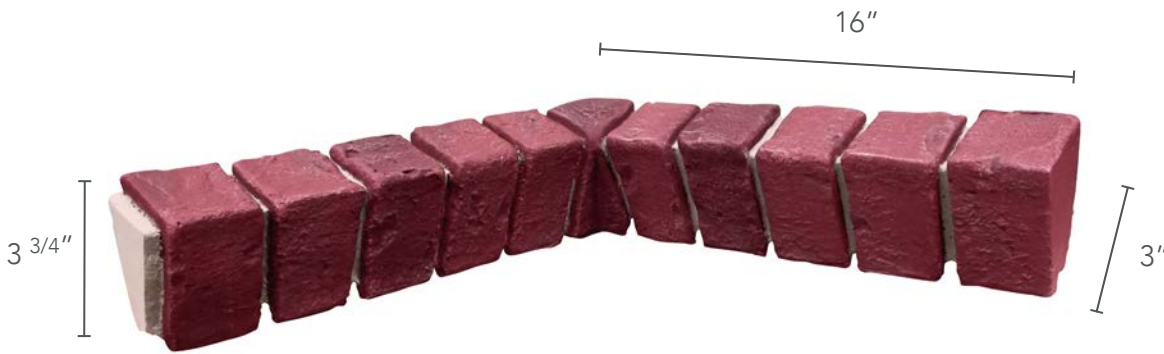

FAMILY	BRICK
WARRANTY	25 YEARS
COVERAGE AREA	2.79 LINEAR FEET

DEPTH	3 INCHES
WEIGHT	2 LBS
R-VALUE	3.41 PER INCH

INSIDE CORNER LEDGER

PRIMARY COLORS

QUESTIONS

EMAIL US
info@genstone.com

GIVE US A CALL
1-800-425-0788

TIPS FOR SUCCESS

COVERAGE AREA
Include in Your Overall Measurements