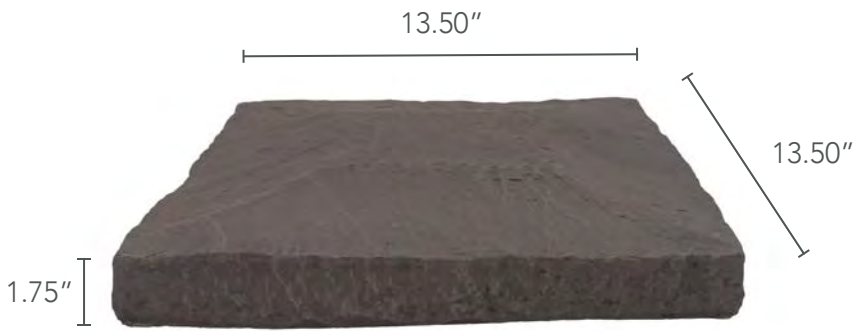

FAMILY	STACKED STONE
WARRANTY	25 YEARS
COVERAGE AREA	8" SQUARE POST

DEPTH	1.25 INCHES
WEIGHT	2 LBS
R-VALUE	3.41 PER INCH

PILLAR CAPS

FLAT PILLAR CAP