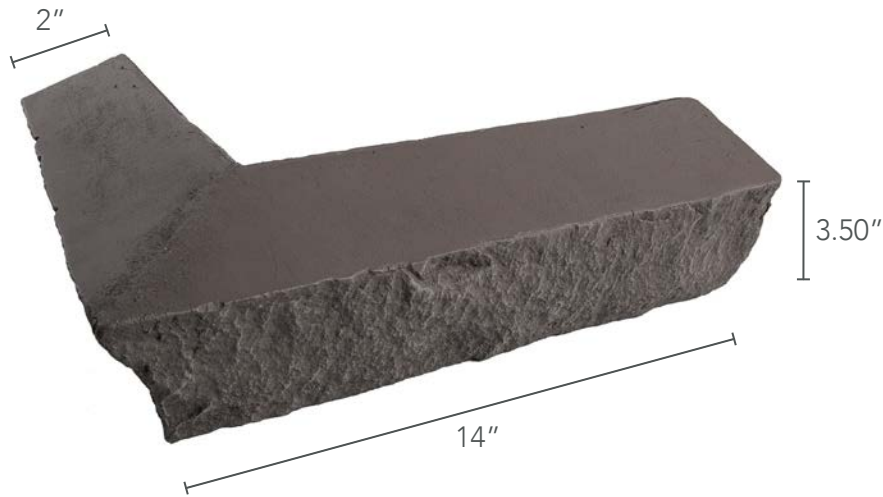

FAMILY	STACKED STONE
WARRANTY	25 YEARS
COVERAGE AREA	2.34 LINEAR FEET

DEPTH	2 INCHES
WEIGHT	2 LBS
R-VALUE	3.41 PER INCH

OUTSIDE CORNER LEDGER

PRIMARY COLORS

QUESTIONS

EMAIL US
info@genstone.com

GIVE US A CALL
1-800-425-0788

TIPS FOR SUCCESS

COVERAGE AREA
Include in Your Overall Measurements