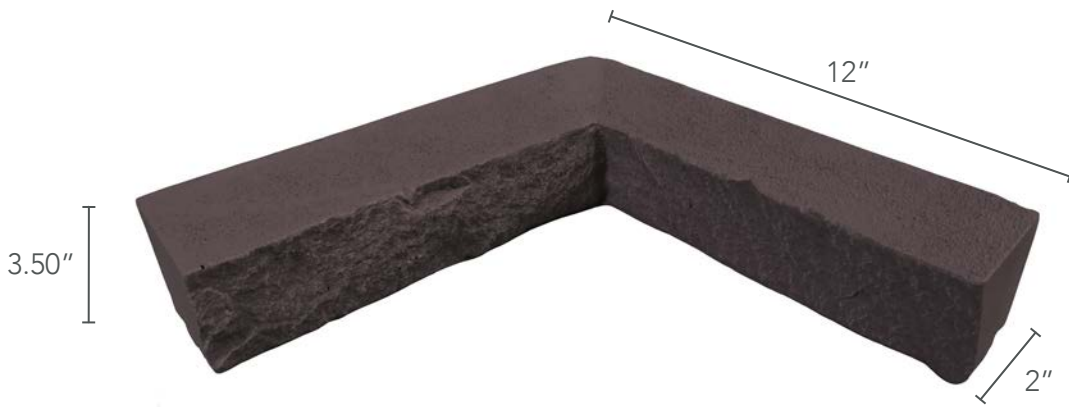

FAMILY	STACKED STONE	DEPTH	2 INCHES
WARRANTY	25 YEARS	WEIGHT	2 LBS
COVERAGE AREA	2 LINEAR FEET	R-VALUE	3.41 PER INCH

INSIDE CORNER LEDGER

PRIMARY COLORS

QUESTIONS

EMAIL US
info@genstone.com

GIVE US A CALL
 1-800-425-0788

TIPS FOR SUCCESS

COVERAGE AREA
 Include in Your Overall Measurements