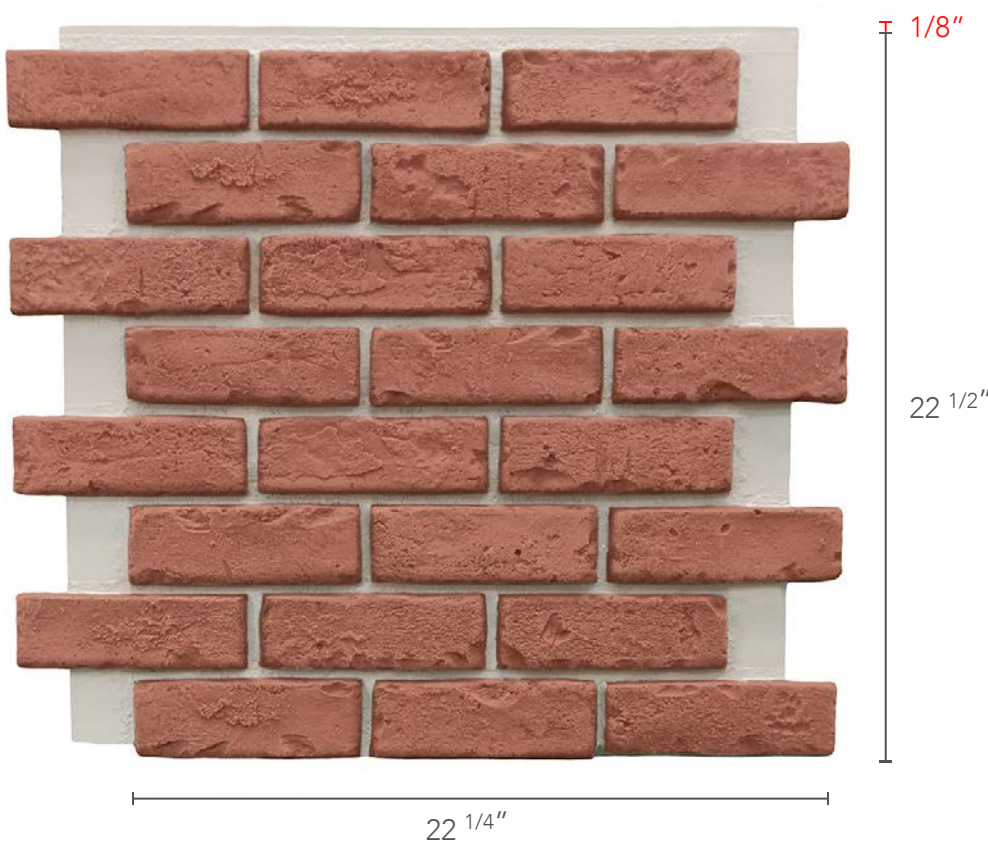

FAMILY	BRICK
WARRANTY	25 YEARS
COVERAGE AREA	3.61 SQFT

DEPTH	1 INCH
WEIGHT	3.50 LBS
R-VALUE	3.41 PER INCH

## PANEL

PRIMARY COLORS