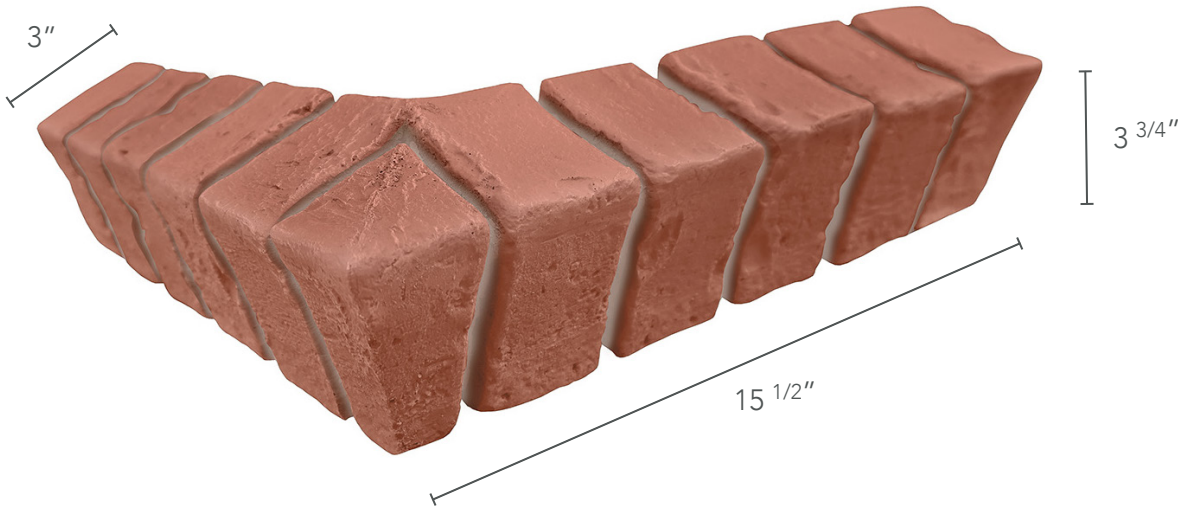

| | |
|---------------|------------------|
| FAMILY | BRICK |
| WARRANTY | 25 YEARS |
| COVERAGE AREA | 2.75 LINEAR FEET |

| | |
|---------|---------------|
| DEPTH | 3 INCHES |
| WEIGHT | 2 LBS |
| R-VALUE | 3.41 PER INCH |

OUTSIDE CORNER LEDGER

PRIMARY COLORS

QUESTIONS

EMAIL US
info@genstone.com

GIVE US A CALL
 1-800-425-0788

TIPS FOR SUCCESS

COVERAGE AREA
 Include in Your Overall Measurements