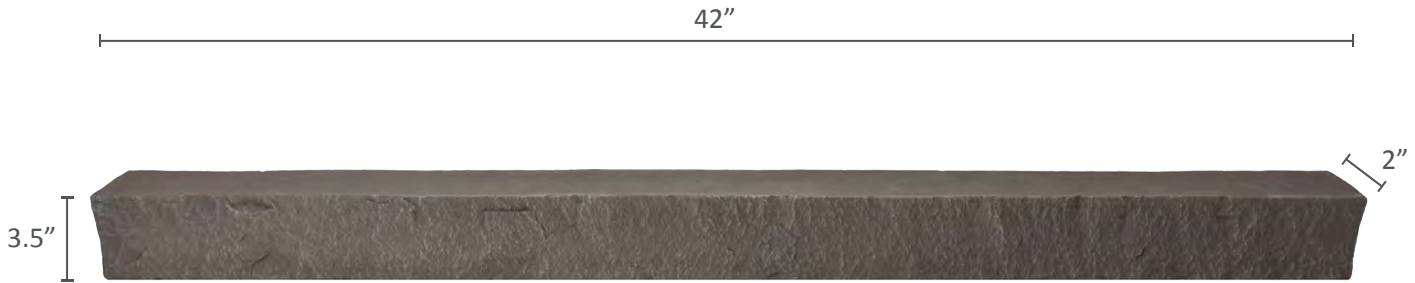

FAMILY	STACKED STONE
WARRANTY	25 YEARS
COVERAGE AREA	1.02 SQFT

DEPTH	1.25 INCHES
WEIGHT	1 LBS
R-VALUE	3.6 PER INCH

STRATFORD LEDGER