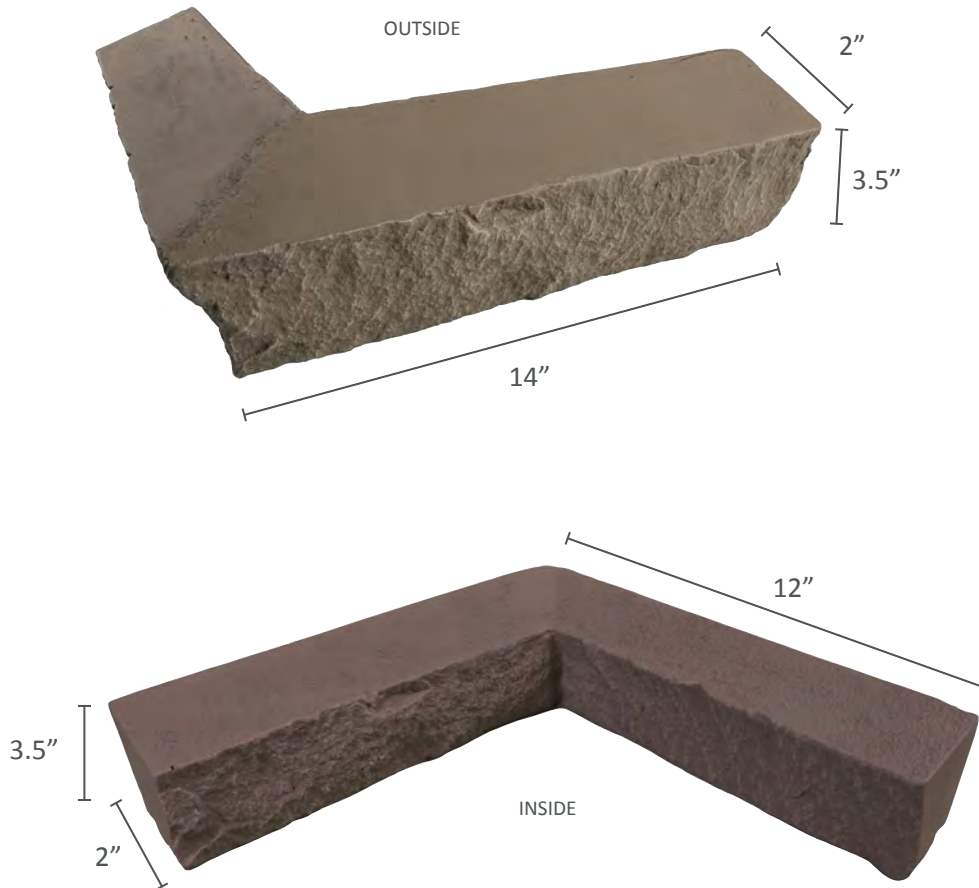

FAMILY	STACKED STONE
WARRANTY	25 YEARS
COVERAGE AREA	.44 SQFT • .38 SQFT

DEPTH	1.25 INCHES
WEIGHT	2 LBS
R-VALUE	3.6 PER INCH

CORNER LEDGERS

#80715c

#6b5954

PRIMARY COLORS

Tip: Zoom into the colors on your mobile phone to see how they complement your existing design. You can also use these Hex codes in Photoshop or similar program to view the colors on a larger scale.

QUESTIONS

EMAIL US

info@genstone.com

GIVE US A CALL

1-800-425-0788

TIPS FOR SUCCESS

COVERAGE AREA

Include in Your Overall Measurements