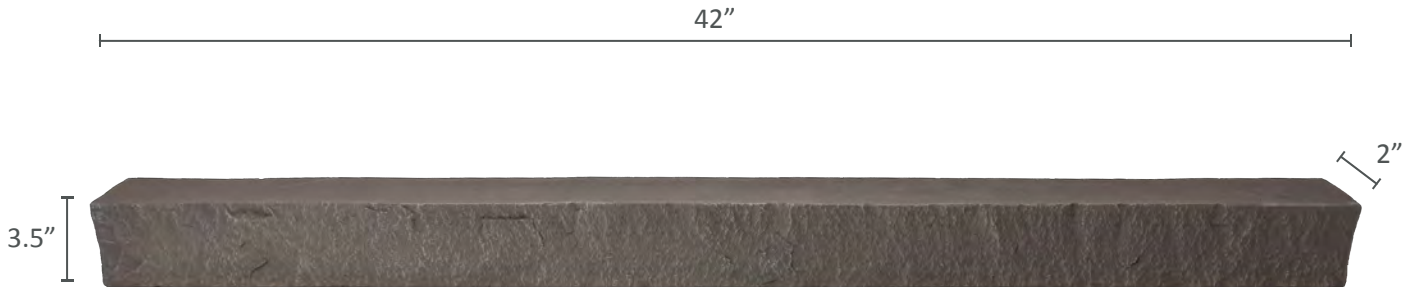

FAMILY	STACKED STONE
WARRANTY	25 YEARS
COVERAGE AREA	1.02 SQFT

DEPTH	1.25 INCHES
WEIGHT	1 LBS
R-VALUE	3.6 PER INCH

KEYSTONE LEDGER