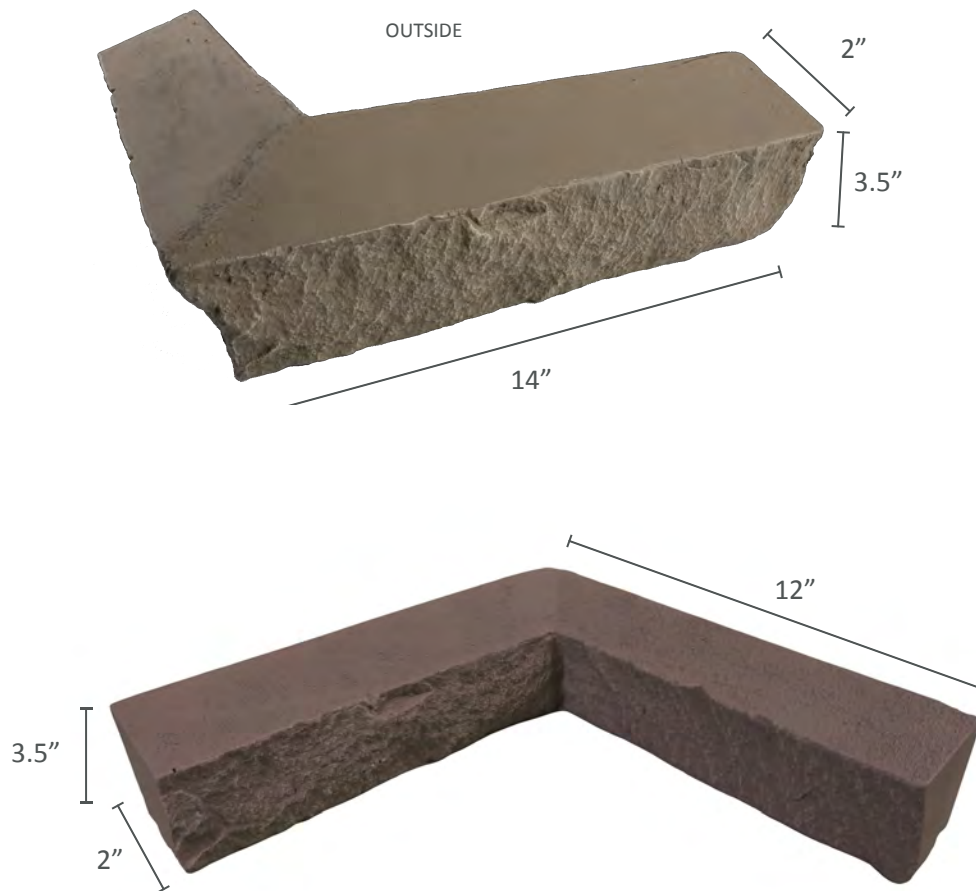

FAMILY	STACKED STONE
WARRANTY	25 YEARS
COVERAGE AREA	.44 SQFT • .38 SQFT

DEPTH	1.25 INCHES
WEIGHT	2 LBS
R-VALUE	3.6 PER INCH

CORNER LEDGERS

#67645b