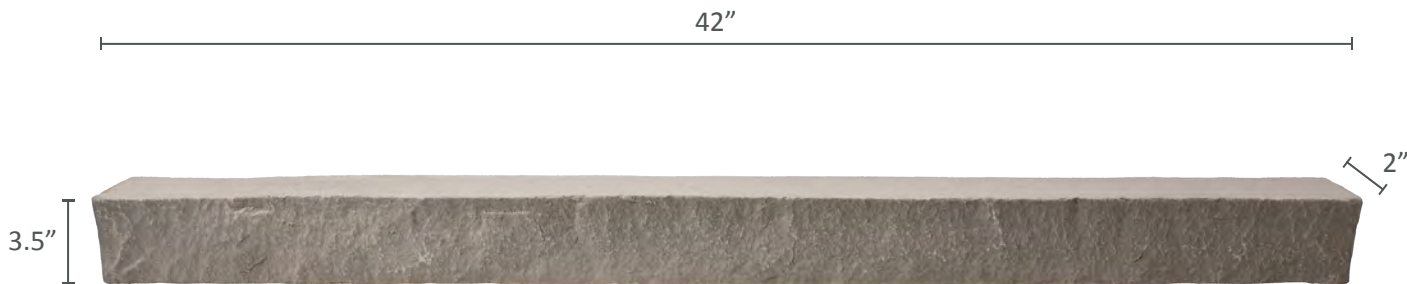

FAMILY	STACKED STONE
WARRANTY	25 YEARS
COVERAGE AREA	1.02 SQFT

DEPTH	1.25 INCHES
WEIGHT	1 LBS
R-VALUE	3.6 PER INCH

KENAI LEDGER

PRIMARY COLORS

#999393

#79706a

Tip: Zoom into the colors on your mobile phone to see how they complement your existing design. You can also use these Hex codes in Photoshop or similar program to view the colors on a larger scale.

QUESTIONS

EMAIL US

info@genstone.com

GIVE US A CALL

1-800-425-0788

TIPS FOR SUCCESS

COVERAGE AREA

Include in Your Overall Measurements