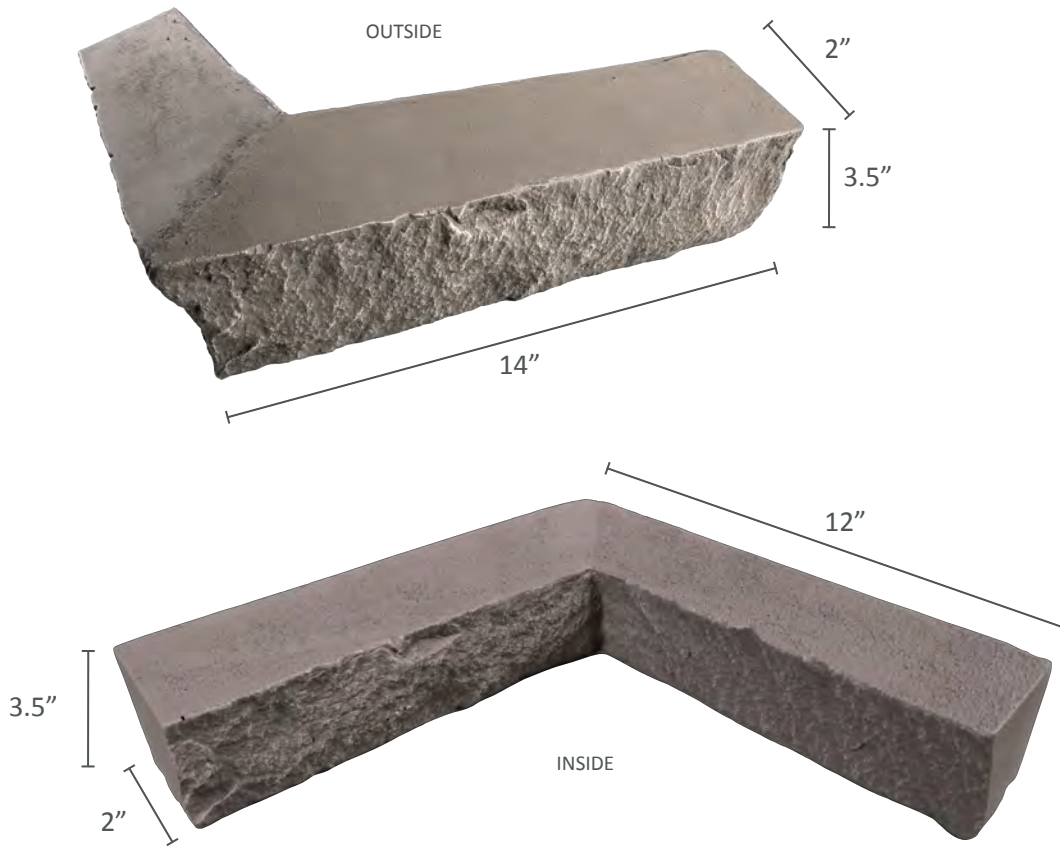

<b>FAMILY</b>	STACKED STONE
<b>WARRANTY</b>	25 YEARS
<b>COVERAGE AREA</b>	.44 SQFT • .38 SQFT

<b>DEPTH</b>	1.25 INCHES
<b>WEIGHT</b>	2 LBS
<b>R-VALUE</b>	3.6 PER INCH

## CORNER LEDGERS

#999393

#79706a

**PRIMARY COLORS**

**Tip:** Zoom into the colors on your mobile phone to see how they complement your existing design. You can also use these Hex codes in Photoshop or similar program to view the colors on a larger scale.