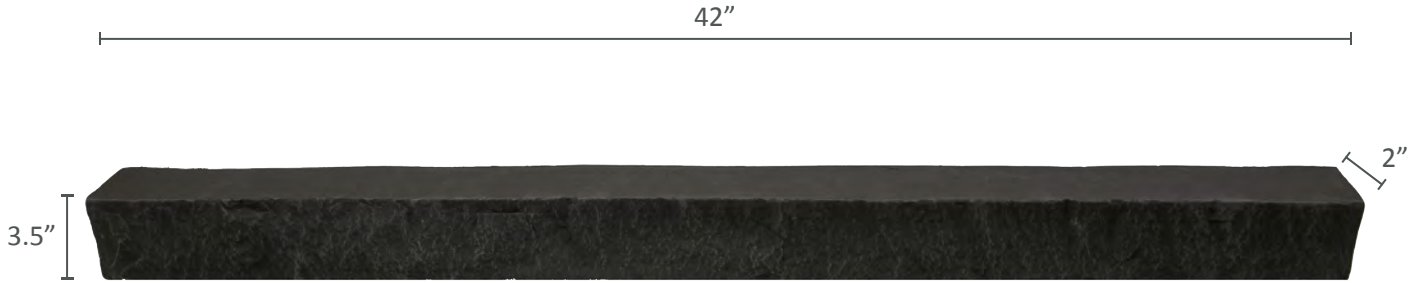

FAMILY	STACKED STONE
WARRANTY	25 YEARS
COVERAGE AREA	1.02 SQFT

DEPTH	1.25 INCHES
WEIGHT	1 LBS
R-VALUE	3.6 PER INCH

IRON ORE LEDGER