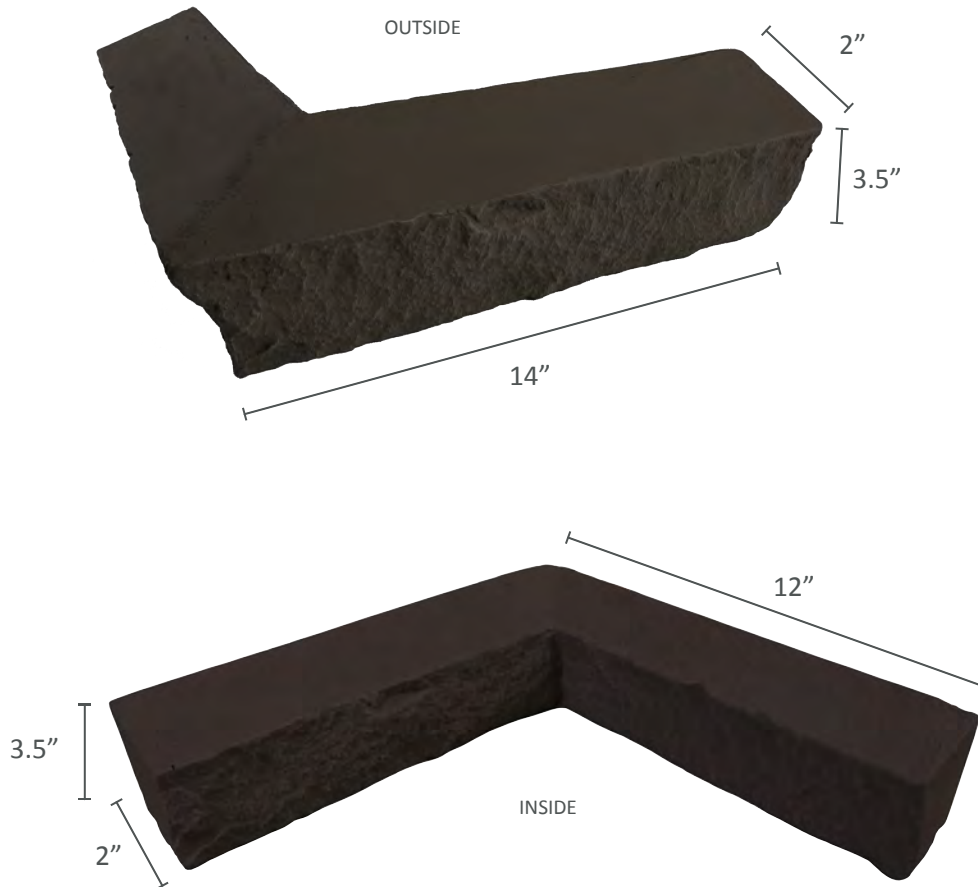

FAMILY	STACKED STONE
WARRANTY	25 YEARS
COVERAGE AREA	.44 SQFT • .38 SQFT

DEPTH	1.25 INCHES
WEIGHT	2 LBS
R-VALUE	3.6 PER INCH

## CORNER LEDGERS

#3d362e

#2c2924

**PRIMARY COLORS**

**Tip:** Zoom into the colors on your mobile phone to see how they complement your existing design. You can also use these Hex codes in Photoshop or similar program to view the colors on a larger scale.