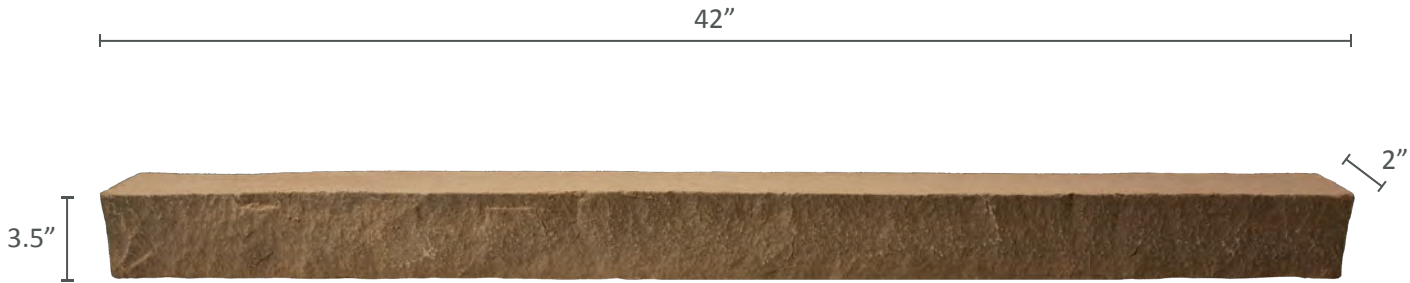

FAMILY	STACKED STONE
WARRANTY	25 YEARS
COVERAGE AREA	1.02 SQFT

DEPTH	1.25 INCHES
WEIGHT	1 LBS
R-VALUE	3.6 PER INCH

DESERT SUNRISE LEDGER