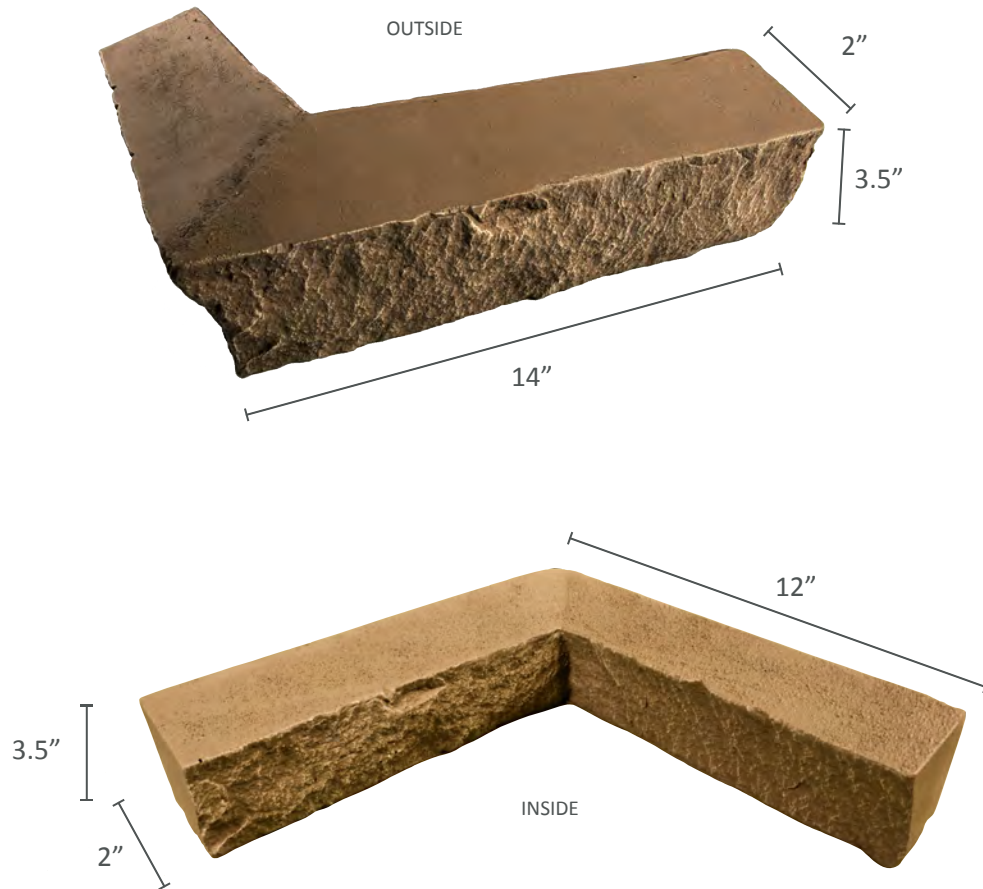

FAMILY	STACKED STONE
WARRANTY	25 YEARS
COVERAGE AREA	.44 SQFT • .38 SQFT

DEPTH	1.25 INCHES
WEIGHT	2 LBS
R-VALUE	3.6 PER INCH

CORNER LEDGERS

#8b6b49

#795247

PRIMARY COLORS

Tip: Zoom into the colors on your mobile phone to see how they complement your existing design. You can also use these Hex codes in Photoshop or similar program to view the colors on a larger scale.

QUESTIONS

EMAIL US

info@genstone.com

GIVE US A CALL

1-800-425-0788

TIPS FOR SUCCESS

COVERAGE AREA

Include in Your Overall Measurements