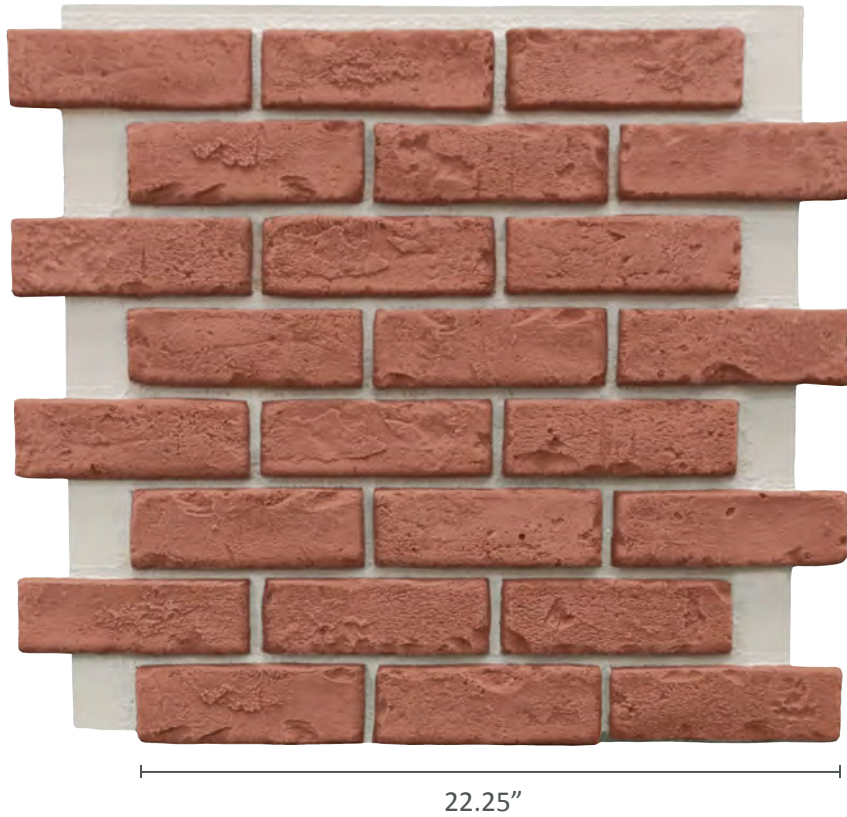

FAMILY	BRICK
WARRANTY	25 YEARS
COVERAGE AREA	3.61 SQFT

DEPTH	1 INCH
WEIGHT	3.5 LBS
R-VALUE	3.6 PER INCH

CLASSIC FULL PANEL

#806c5f

#999393

#79706a

PRIMARY COLORS

Tip: Zoom into the colors on your mobile phone to see how they complement your existing design. You can also use these Hex codes in Photoshop or similar program to view the colors on a larger scale.