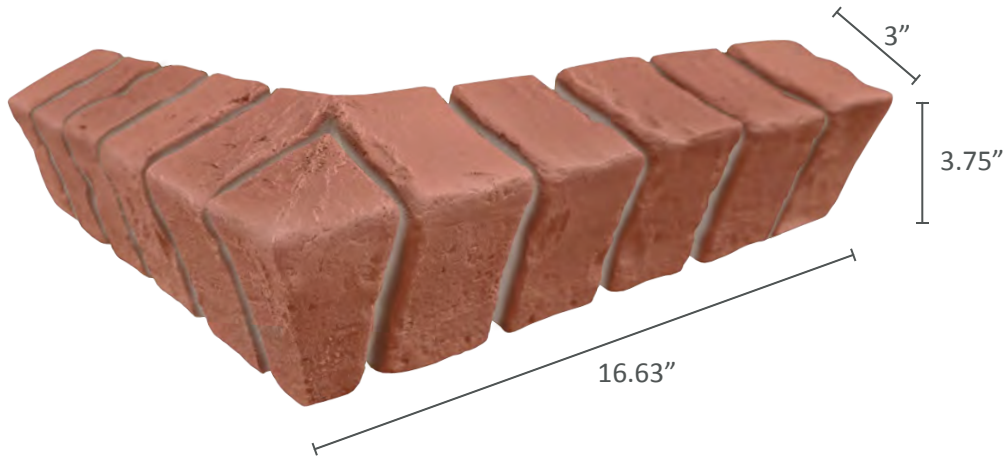

| | |
|----------------------|---------------|
| FAMILY | STACKED STONE |
| WARRANTY | 25 YEARS |
| COVERAGE AREA | .87 SQFT |

| | |
|----------------|--------------|
| DEPTH | 1.25 INCHES |
| WEIGHT | 2 LBS |
| R-VALUE | 3.6 PER INCH |

CORNER LEDGER

#806c5f

#999393

#79706a

PRIMARY COLORS

Tip: Zoom into the colors on your mobile phone to see how they complement your existing design. You can also use these Hex codes in Photoshop or similar program to view the colors on a larger scale.