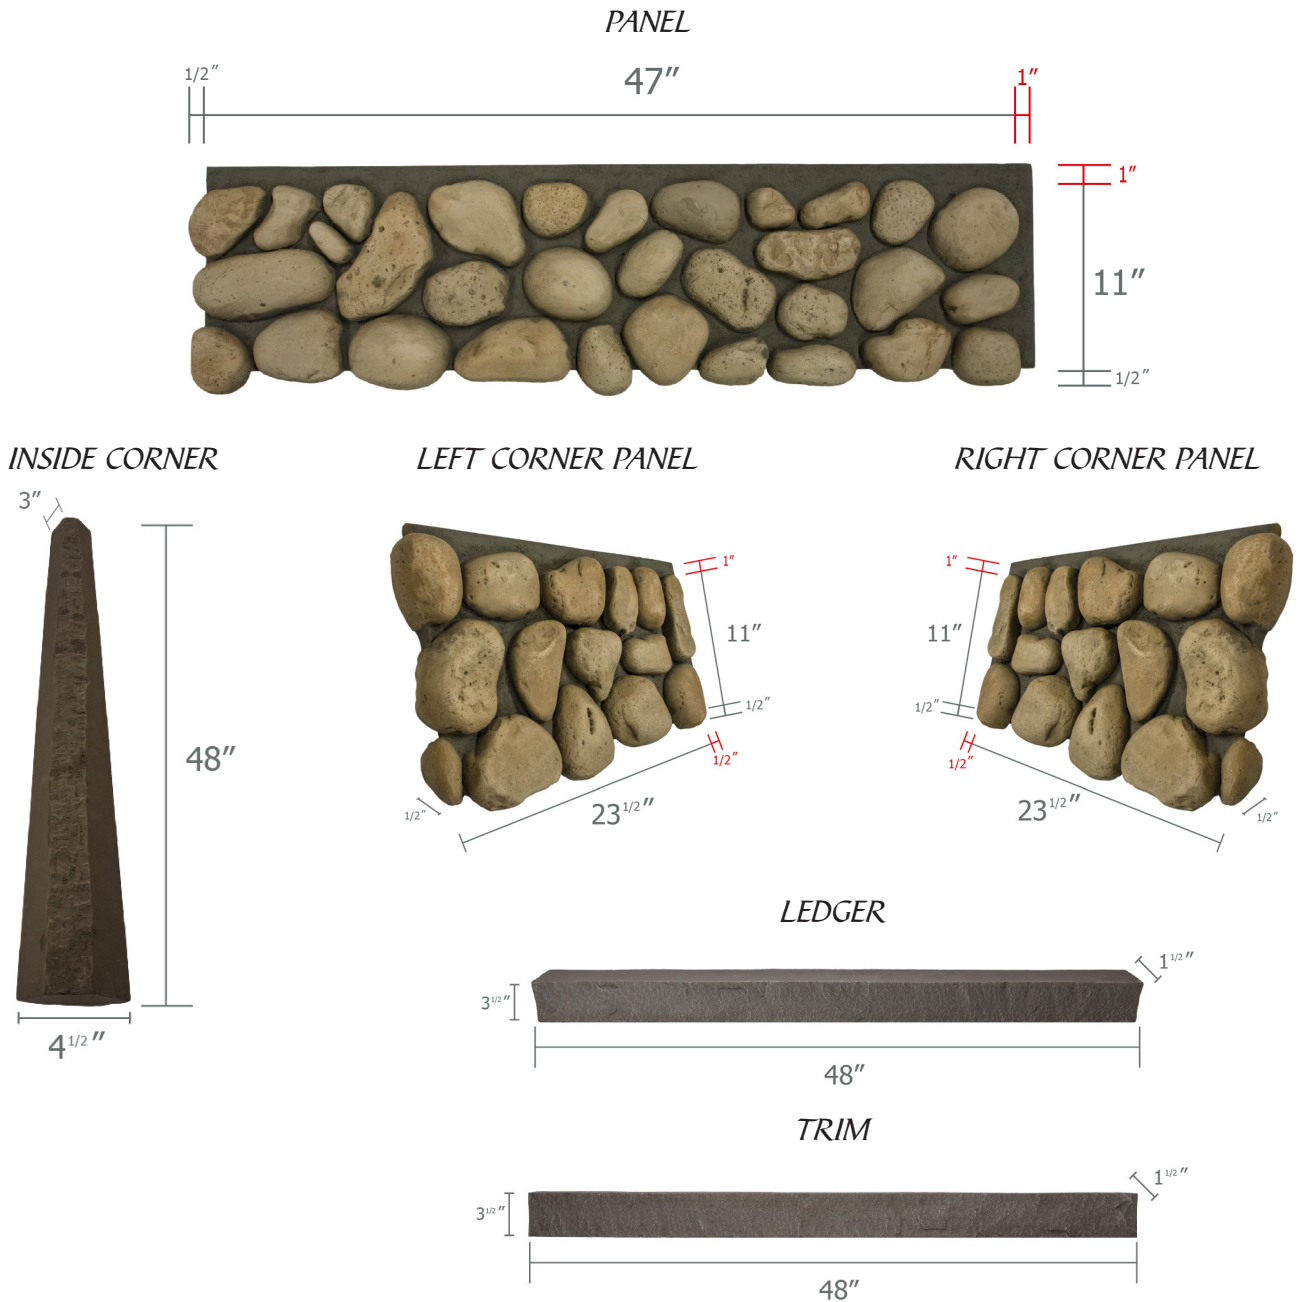

# GenStone®

The Beauty of Stone Made Easy.™

- ✔ 6 piece GenStone system featuring panels cast with real river rocks.
- ✔ Both Glacier (pictured below) and Valley Blend river rock panels and accessories will measure the same.

**Red Shiplap:** Do not include in overall measurements.  
**Gray Coverage Area:** Include in overall measurements.